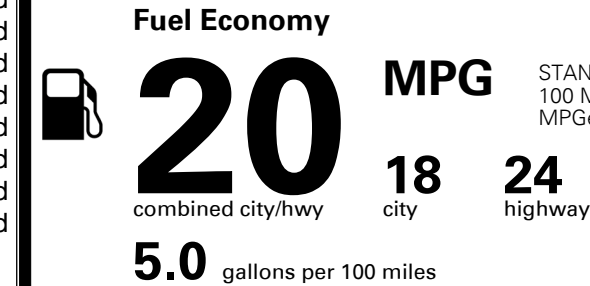

### TOTAL MANUFACTURER'S SUGGESTED RETAIL PRICE ▶

\$ 42,670.00

TOTAL ADDITIONAL WEIGHT: 22.1

\*Additional terms and conditions apply.

\*\*Kia Connect may be currently unavailable for Model Year 2022 and newer vehicles sold or purchased in Massachusetts; please see owners.kia.com for updates on availability.

## EPA DOT Fuel Economy and Environment

Gasoline Vehicle

STANDARD SUVs range from 11 to 100 MPG. The best vehicle rates 140 MPGe.

You spend  
**\$3,750**  
 more in fuel costs  
 over 5 years  
 compared to the  
 average new vehicle.