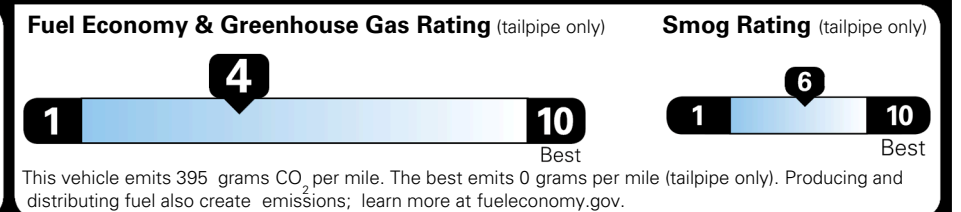

Actual results will vary for many reasons, including driving conditions and how you drive and maintain your vehicle. The average new vehicle gets 29 MPG and costs $8,000 to fuel over 5 years. Cost estimates are based on 15,000 miles per year at $ 3.10 per gallon. MPGe is miles per gasoline gallon equivalent. Vehicle emissions are a significant cause of climate change and smog.

fueleconomy.gov

Calculate personalized estimates and compare vehicles

GOVERNMENT 5-STAR SAFETY RATINGS

Overall Vehicle Score	Not Rated	
Based on the combined rating of frontal, side and rollover. Should ONLY be compared to other vehicles of similar size and weight.		
Frontal Crash	Driver Passenger	Not Rated
Based on the risk of injury in a frontal impact. Should ONLY be compared to other vehicles of similar size and weight.		
Side Crash	Front seat Rear seat	Not Rated
Star ratings based on the risk of injury in a side impact.		
Rollover	Not Rated	
Star ratings based on the risk of rollover in a single-vehicle crash.		

Star ratings range from 1 to 5 stars (★★★★★) with 5 being the highest. Source: National Highway Traffic Safety Administration (NHTSA). www.safercar.gov or 1-888-327-4236

Manufacturer's suggested retail price includes Manufacturer's recommended pre-delivery service. License and title fees, state and local taxes and other dealer installed options and accessories are not included in the manufacturer's suggested retail price.

PARTS CONTENT INFORMATION

FOR VEHICLES IN THIS CAR LINE U.S./CANADIAN PARTS CONTENT: 50 %

MAJOR SOURCES OF FOREIGN PARTS: KOREA: 35%

NOTE: PARTS CONTENT DOES NOT INCLUDE FINAL ASSEMBLY, DISTRIBUTION, OR OTHER NON-PARTS COSTS.

FOR THIS VEHICLE FINAL ASSEMBLY POINT: WEST POINT, GA, USA

COUNTRY OF ORIGIN ENGINE (MOTOR): KOREA

TRANSMISSION: USA