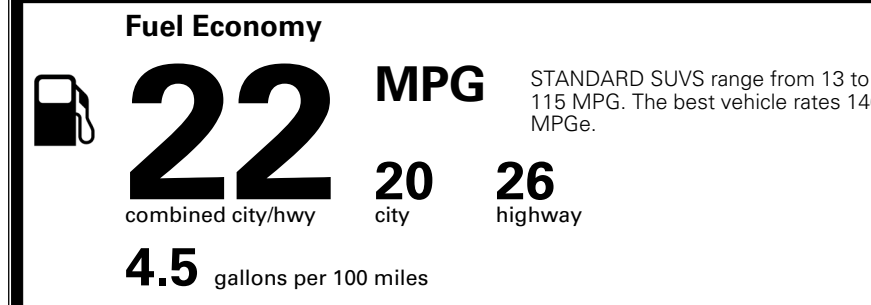

\$495.00
 \$295.00
 \$625.00
 \$250.00
 \$165.00

MSRP INCLUDING OPTIONS

\$ 45,620.00

INLAND FREIGHT AND HANDLING

\$ 1,545.00

TOTAL MANUFACTURER'S SUGGESTED RETAIL PRICE ▶

\$ 47,165.00

TOTAL ADDITIONAL WEIGHT: 8.2

EPA DOT Fuel Economy and Environment

Gasoline Vehicle

You spend \$2,500 more in fuel costs over 5 years compared to the average new vehicle.

Annual fuel cost \$2,100

Actual results will vary for many reasons, including driving conditions and how you drive and maintain your vehicle. The average new vehicle gets 29 MPG and costs \$8,000 to fuel over 5 years. Cost estimates are based on 15,000 miles per year at \$ 3.10 per gallon. MPGe is miles per gasoline gallon equivalent. Vehicle emissions are a significant cause of climate change and smog.