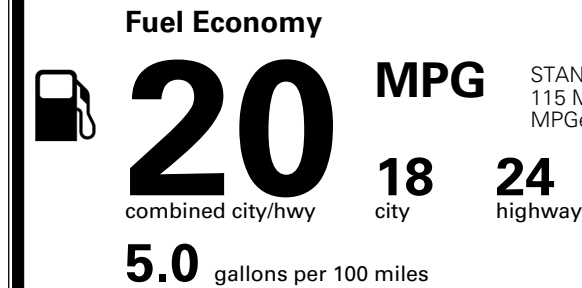

\$995.00
 \$250.00
 \$390.00

MSRP INCLUDING OPTIONS

\$ 48,925.00

INLAND FREIGHT AND HANDLING

\$ 1,545.00

TOTAL MANUFACTURER'S SUGGESTED RETAIL PRICE ▶

\$ 50,470.00

TOTAL ADDITIONAL WEIGHT: 8.4

EPA DOT Fuel Economy and Environment

Gasoline Vehicle

STANDARD SUVs range from 12 to 115 MPG. The best vehicle rates 146 MPGe.

You spend
\$4,000
 more in fuel costs
 over 5 years
 compared to the
 average new vehicle.