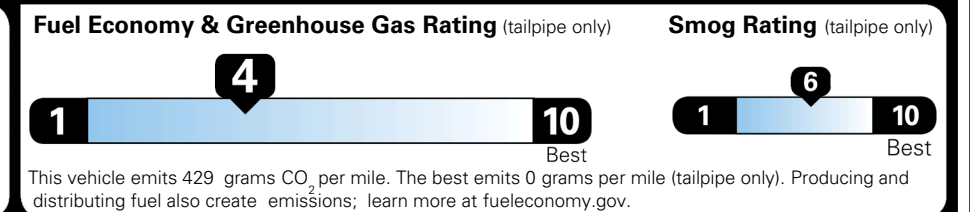

\$ 49,970.00

EPA DOT Fuel Economy and Environment

Gasoline Vehicle

You spend
\$3,500
 more in fuel costs
 over 5 years
 compared to the
 average new vehicle.

Annual fuel cost
\$2,300

Actual results will vary for many reasons, including driving conditions and how you drive and maintain your vehicle. The average new vehicle gets 29 MPG and costs \$8,000 to fuel over 5 years. Cost estimates are based on 15,000 miles per year at \$ 3.10 per gallon. MPGe is miles per gasoline gallon equivalent. Vehicle emissions are a significant cause of climate change and smog.