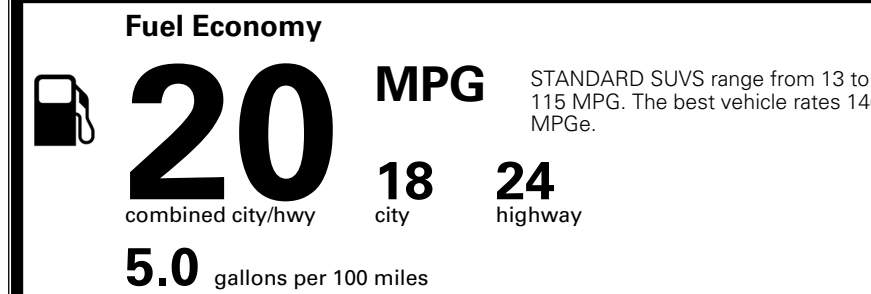

\$ 49,970.00

EPA DOT Fuel Economy and Environment

Gasoline Vehicle

You spend
\$3,500
 more in fuel costs
 over 5 years
 compared to the
 average new vehicle.

Annual fuel cost
\$2,300

Actual results will vary for many reasons, including driving conditions and how you drive and maintain your vehicle. The average new vehicle gets 29 MPG and costs \$8,000 to fuel over 5 years. Cost estimates are based on 15,000 miles per year at \$ 3.10 per gallon. MPGe is miles per gasoline gallon equivalent. Vehicle emissions are a significant cause of climate change and smog.