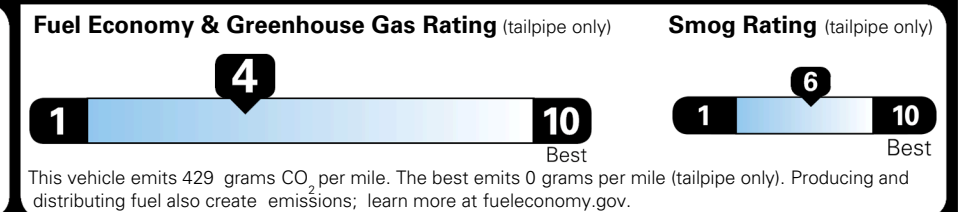

Actual results will vary for many reasons, including driving conditions and how you drive and maintain your vehicle. The average new vehicle gets 29 MPG and costs $8,000 to fuel over 5 years. Cost estimates are based on 15,000 miles per year at $ 3.10 per gallon. MPGe is miles per gasoline gallon equivalent. Vehicle emissions are a significant cause of climate change and smog.

fueleconomy.gov

Calculate personalized estimates and compare vehicles

GOVERNMENT 5-STAR SAFETY RATINGS

Overall Vehicle Score	Not Rated	
Based on the combined rating of frontal, side and rollover. Should ONLY be compared to other vehicles of similar size and weight.		
Frontal	Driver	Not Rated
Crash	Passenger	Not Rated
Based on the risk of injury in a frontal impact. Should ONLY be compared to other vehicles of similar size and weight.		
Side	Front seat	Not Rated
Crash	Rear seat	Not Rated
Star ratings based on the risk of injury in a side impact.		
Rollover	Not Rated	
Star ratings based on the risk of rollover in a single-vehicle crash.		

Star ratings range from 1 to 5 stars (★★★★★) with 5 being the highest.
Source: National Highway Traffic Safety Administration (NHTSA).
www.safercar.gov or 1-888-327-4236

Manufacturer's suggested retail price includes Manufacturer's recommended pre-delivery service. License and title fees, state and local taxes and other dealer installed options and accessories are not included in the manufacturer's suggested retail price.

PARTS CONTENT INFORMATION

FOR VEHICLES IN THIS CAR LINE U.S./CANADIAN PARTS CONTENT: 50 %

MAJOR SOURCES OF FOREIGN PARTS: KOREA: 35%

NOTE: PARTS CONTENT DOES NOT INCLUDE FINAL ASSEMBLY, DISTRIBUTION, OR OTHER NON-PARTS COSTS.

FOR THIS VEHICLE FINAL ASSEMBLY POINT: WEST POINT, GA, USA

COUNTRY OF ORIGIN
ENGINE (MOTOR): KOREA
TRANSMISSION: USA