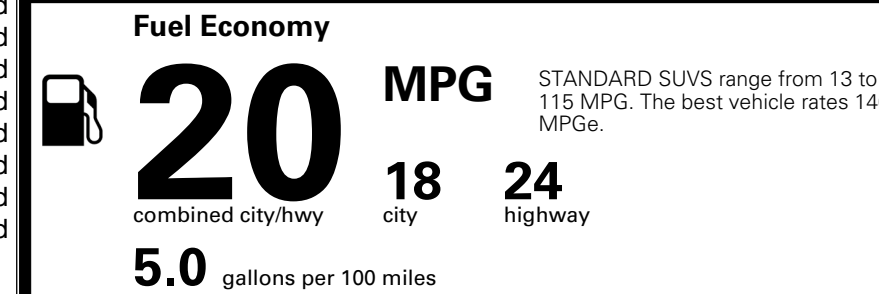

\$495.00
 \$625.00
 \$65.00
 \$165.00
 \$390.00
 \$145.00

MSRP INCLUDING OPTIONS

\$ 49,175.00

INLAND FREIGHT AND HANDLING

\$ 1,545.00

TOTAL MANUFACTURER'S SUGGESTED RETAIL PRICE ▶

\$ 50,720.00

TOTAL ADDITIONAL WEIGHT: 7.5

EPA DOT Fuel Economy and Environment

Gasoline Vehicle

You spend
\$3,500
 more in fuel costs
 over 5 years
 compared to the
 average new vehicle.

Annual fuel cost
\$2,300

Actual results will vary for many reasons, including driving conditions and how you drive and maintain your vehicle. The average new vehicle gets 29 MPG and costs \$8,000 to fuel over 5 years. Cost estimates are based on 15,000 miles per year at \$ 3.10 per gallon. MPGe is miles per gasoline gallon equivalent. Vehicle emissions are a significant cause of climate change and smog.