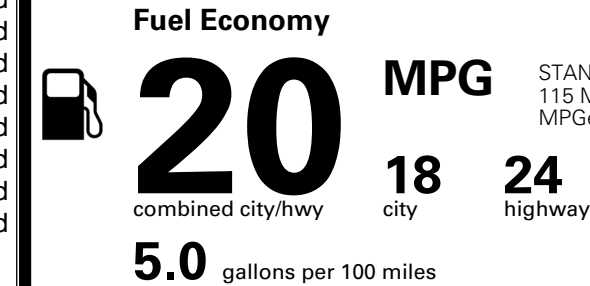

\$495.00
 \$390.00
 \$145.00

MSRP INCLUDING OPTIONS

\$ 48,320.00

INLAND FREIGHT AND HANDLING

\$ 1,545.00

TOTAL MANUFACTURER'S SUGGESTED RETAIL PRICE ▶

\$ 49,865.00

TOTAL ADDITIONAL WEIGHT: 5.7

EPA DOT Fuel Economy and Environment

Gasoline Vehicle

STANDARD SUVs range from 13 to 115 MPG. The best vehicle rates 146 MPGe.

You spend
\$3,500
 more in fuel costs
 over 5 years
 compared to the
 average new vehicle.