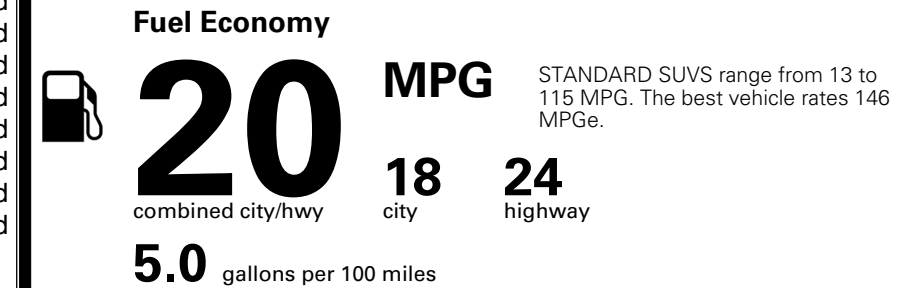

\$995.00
 \$250.00
 \$390.00

MSRP INCLUDING OPTIONS

\$ 48,925.00

INLAND FREIGHT AND HANDLING

\$ 1,545.00

TOTAL MANUFACTURER'S SUGGESTED RETAIL PRICE ▶

\$ 50,470.00

TOTAL ADDITIONAL WEIGHT: 8.4

EPA DOT Fuel Economy and Environment

Gasoline Vehicle

You spend
\$3,500
 more in fuel costs
 over 5 years
 compared to the
 average new vehicle.

Annual fuel cost
\$2,300

Actual results will vary for many reasons, including driving conditions and how you drive and maintain your vehicle. The average new vehicle gets 29 MPG and costs \$8,000 to fuel over 5 years. Cost estimates are based on 15,000 miles per year at \$ 3.10 per gallon. MPGe is miles per gasoline gallon equivalent. Vehicle emissions are a significant cause of climate change and smog.