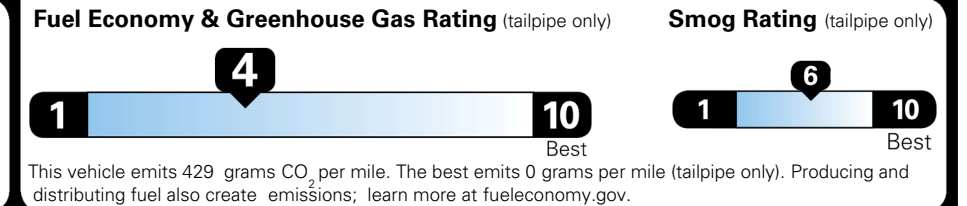

\$995.00
 \$250.00
 \$390.00

MSRP INCLUDING OPTIONS

\$ 48,925.00

INLAND FREIGHT AND HANDLING

\$ 1,545.00

TOTAL MANUFACTURER'S SUGGESTED RETAIL PRICE ▶

\$ 50,470.00

TOTAL ADDITIONAL WEIGHT: 8.4

EPA DOT Fuel Economy and Environment

Gasoline Vehicle

You spend
\$3,500
 more in fuel costs
 over 5 years
 compared to the
 average new vehicle.

Annual fuel cost
\$2,300

Actual results will vary for many reasons, including driving conditions and how you drive and maintain your vehicle. The average new vehicle gets 29 MPG and costs \$8,000 to fuel over 5 years. Cost estimates are based on 15,000 miles per year at \$ 3.10 per gallon. MPGe is miles per gasoline gallon equivalent. Vehicle emissions are a significant cause of climate change and smog.