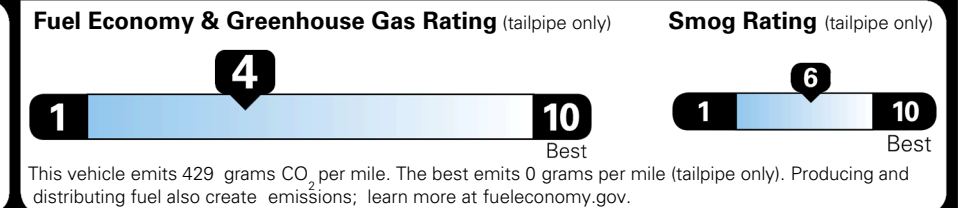

Actual results will vary for many reasons, including driving conditions and how you drive and maintain your vehicle. The average new vehicle gets 29 MPG and costs $8,000 to fuel over 5 years. Cost estimates are based on 15,000 miles per year at $ 3.10 per gallon. MPGe is miles per gasoline gallon equivalent. Vehicle emissions are a significant cause of climate change and smog.

fueleconomy.gov

Calculate personalized estimates and compare vehicles

GOVERNMENT 5-STAR SAFETY RATINGS

Overall Vehicle Score	Not Rated	
Based on the combined rating of frontal, side and rollover. Should ONLY be compared to other vehicles of similar size and weight.		
Frontal Crash	Driver Passenger	Not Rated
Based on the risk of injury in a frontal impact. Should ONLY be compared to other vehicles of similar size and weight.		
Side Crash	Front seat Rear seat	Not Rated
Star ratings based on the risk of injury in a side impact.		
Rollover	Not Rated	
Star ratings based on the risk of rollover in a single-vehicle crash.		

Star ratings range from 1 to 5 stars (★★★★★) with 5 being the highest. Source: National Highway Traffic Safety Administration (NHTSA). www.safercar.gov or 1-888-327-4236

Manufacturer's suggested retail price includes Manufacturer's recommended pre-delivery service. License and title fees, state and local taxes and other dealer installed options and accessories are not included in the manufacturer's suggested retail price.

PARTS CONTENT INFORMATION

FOR VEHICLES IN THIS CAR LINE U.S./CANADIAN PARTS CONTENT: 50 %

MAJOR SOURCES OF FOREIGN PARTS: KOREA: 35%

NOTE: PARTS CONTENT DOES NOT INCLUDE FINAL ASSEMBLY, DISTRIBUTION, OR OTHER NON-PARTS COSTS.

FOR THIS VEHICLE FINAL ASSEMBLY POINT: WEST POINT, GA, USA

COUNTRY OF ORIGIN ENGINE (MOTOR): KOREA
TRANSMISSION: USA