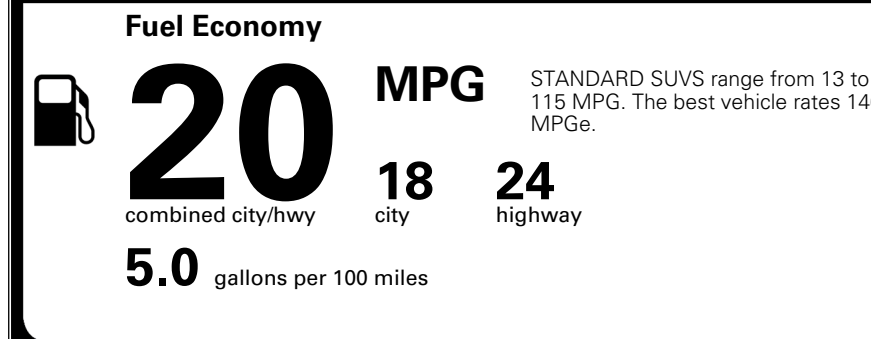

EPA DOT Fuel Economy and Environment

Gasoline Vehicle

You spend \$3,500 more in fuel costs over 5 years compared to the average new vehicle.

Annual fuel cost \$2,300

Actual results will vary for many reasons, including driving conditions and how you drive and maintain your vehicle. The average new vehicle gets 29 MPG and costs \$8,000 to fuel over 5 years. Cost estimates are based on 15,000 miles per year at \$ 3.10 per gallon. MPGe is miles per gasoline gallon equivalent. Vehicle emissions are a significant cause of climate change and smog.