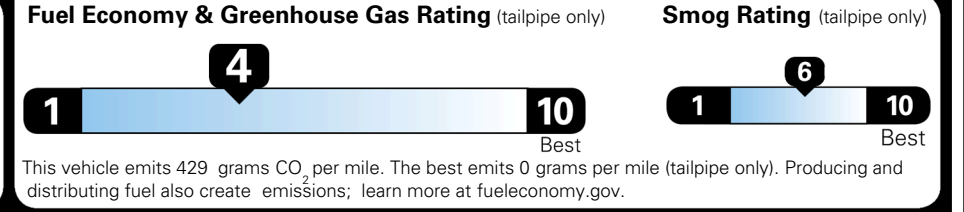

Actual results will vary for many reasons, including driving conditions and how you drive and maintain your vehicle. The average new vehicle gets 29 MPG and costs $8,500 to fuel over 5 years. Cost estimates are based on 15,000 miles per year at $ 3.30 per gallon. MPGe is miles per gasoline gallon equivalent. Vehicle emissions are a significant cause of climate change and smog.

fueleconomy.gov

Calculate personalized estimates and compare vehicles

GOVERNMENT 5-STAR SAFETY RATINGS

Overall Vehicle Score		Not Rated
Based on the combined rating of frontal, side and rollover. Should ONLY be compared to other vehicles of similar size and weight.		
Frontal	Driver	Not Rated
Crash	Passenger	Not Rated
Based on the risk of injury in a frontal impact. Should ONLY be compared to other vehicles of similar size and weight.		
Side	Front seat	Not Rated
Crash	Rear seat	Not Rated
Star ratings based on the risk of injury in a side impact.		
Rollover	Not Rated	
Star ratings based on the risk of rollover in a single-vehicle crash.		

Star ratings range from 1 to 5 stars (★★★★★) with 5 being the highest.
Source: National Highway Traffic Safety Administration (NHTSA).
www.safercar.gov or 1-888-327-4236

Manufacturer's suggested retail price includes Manufacturer's recommended pre-delivery service. License and title fees, state and local taxes and other dealer installed options and accessories are not included in the manufacturer's suggested retail price.

PARTS CONTENT INFORMATION

FOR VEHICLES IN THIS CAR LINE U.S./CANADIAN PARTS CONTENT: 50 %
MAJOR SOURCES OF FOREIGN PARTS: KOREA: 35%
NOTE: PARTS CONTENT DOES NOT INCLUDE FINAL ASSEMBLY, DISTRIBUTION, OR OTHER NON-PARTS COSTS.

FOR THIS VEHICLE FINAL ASSEMBLY POINT: WEST POINT, GA, USA

COUNTRY OF ORIGIN ENGINE (MOTOR): KOREA
TRANSMISSION: USA