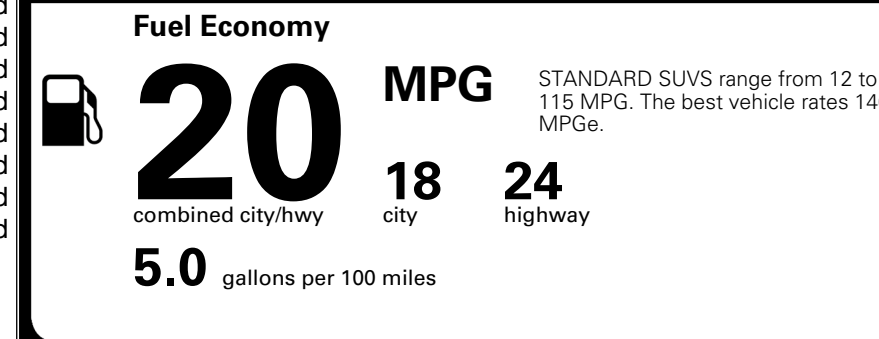

EPA DOT Fuel Economy and Environment

Gasoline Vehicle

You spend **\$4,000** more in fuel costs over 5 years compared to the average new vehicle.

Annual fuel cost **\$2,500**

Actual results will vary for many reasons, including driving conditions and how you drive and maintain your vehicle. The average new vehicle gets 29 MPG and costs \$8,500 to fuel over 5 years. Cost estimates are based on 15,000 miles per year at \$ 3.30 per gallon. MPGe is miles per gasoline gallon equivalent. Vehicle emissions are a significant cause of climate change and smog.