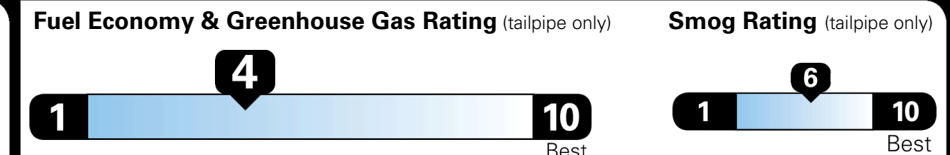

EPA DOT Fuel Economy and Environment

Gasoline Vehicle

You spend
\$2,500
 more in fuel costs
 over 5 years
 compared to the
 average new vehicle.

Annual fuel cost
\$2,100

This vehicle emits 395 grams CO₂ per mile. The best emits 0 grams per mile (tailpipe only). Producing and distributing fuel also create emissions; learn more at fueleconomy.gov.