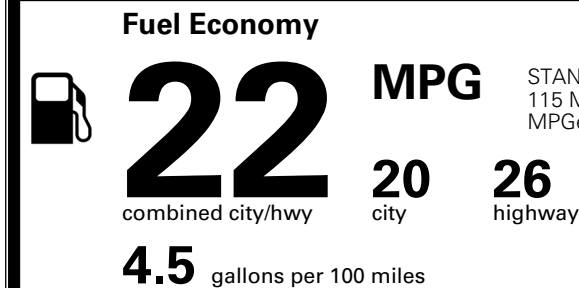

EPA DOT Fuel Economy and Environment

Gasoline Vehicle