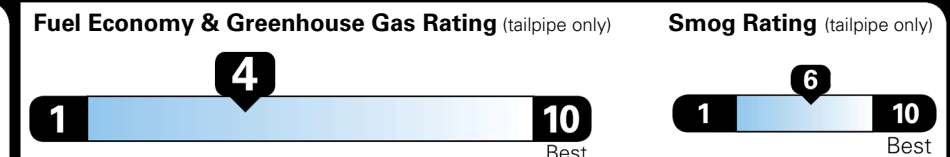

## EPA DOT Fuel Economy and Environment

Gasoline Vehicle

You spend **\$2,750** more in fuel costs over 5 years compared to the average new vehicle.

Annual fuel cost **\$2,250**

This vehicle emits 395 grams CO<sub>2</sub> per mile. The best emits 0 grams per mile (tailpipe only). Producing and distributing fuel also create emissions; learn more at fueleconomy.gov.