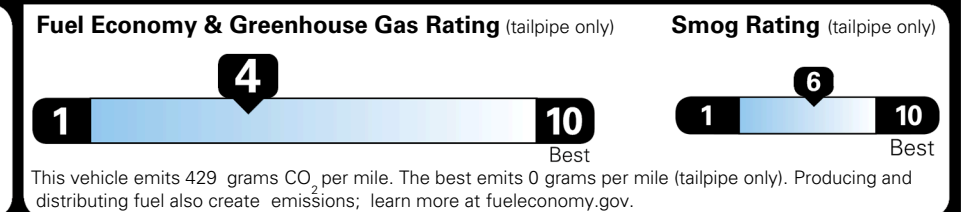

You spend
$3,500
more in fuel costs
over 5 years
compared to the
average new vehicle.

Annual fuel cost
$2,300