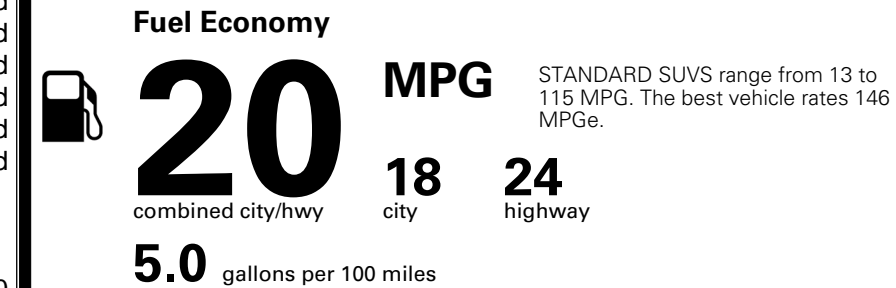

\$495.00
 \$295.00
 \$250.00

MSRP INCLUDING OPTIONS

\$ 55,930.00

INLAND FREIGHT AND HANDLING

\$ 1,545.00

TOTAL MANUFACTURER'S SUGGESTED RETAIL PRICE ▶

\$ 57,475.00

TOTAL ADDITIONAL WEIGHT: 7.2

EPA DOT Fuel Economy and Environment

Gasoline Vehicle

You spend \$3,500 more in fuel costs over 5 years compared to the average new vehicle.

Annual fuel cost \$2,300

Actual results will vary for many reasons, including driving conditions and how you drive and maintain your vehicle. The average new vehicle gets 29 MPG and costs \$8,000 to fuel over 5 years. Cost estimates are based on 15,000 miles per year at \$ 3.10 per gallon. MPGe is miles per gasoline gallon equivalent. Vehicle emissions are a significant cause of climate change and smog.