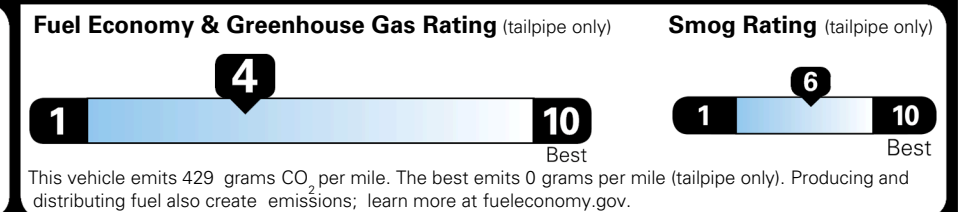

Actual results will vary for many reasons, including driving conditions and how you drive and maintain your vehicle. The average new vehicle gets 29 MPG and costs $8,000 to fuel over 5 years. Cost estimates are based on 15,000 miles per year at $ 3.10 per gallon. MPGe is miles per gasoline gallon equivalent. Vehicle emissions are a significant cause of climate change and smog.

fueleconomy.gov

Calculate personalized estimates and compare vehicles

GOVERNMENT 5-STAR SAFETY RATINGS

Overall Vehicle Score		Not Rated
Based on the combined rating of frontal, side and rollover. Should ONLY be compared to other vehicles of similar size and weight.		
Frontal	Driver	Not Rated
Crash	Passenger	Not Rated
Based on the risk of injury in a frontal impact. Should ONLY be compared to other vehicles of similar size and weight.		
Side	Front seat	Not Rated
Crash	Rear seat	Not Rated
Star ratings based on the risk of injury in a side impact.		
Rollover	Not Rated	
Star ratings based on the risk of rollover in a single-vehicle crash.		

Star ratings range from 1 to 5 stars (★★★★★) with 5 being the highest. Source: National Highway Traffic Safety Administration (NHTSA). www.safercar.gov or 1-888-327-4236

Manufacturer's suggested retail price includes Manufacturer's recommended pre-delivery service. License and title fees, state and local taxes and other dealer installed options and accessories are not included in the manufacturer's suggested retail price.

PARTS CONTENT INFORMATION

FOR VEHICLES IN THIS CAR LINE U.S./CANADIAN PARTS CONTENT: 50 %

MAJOR SOURCES OF FOREIGN PARTS: KOREA: 35%

NOTE: PARTS CONTENT DOES NOT INCLUDE FINAL ASSEMBLY, DISTRIBUTION, OR OTHER NON-PARTS COSTS.

FOR THIS VEHICLE FINAL ASSEMBLY POINT: WEST POINT, GA, USA

COUNTRY OF ORIGIN ENGINE (MOTOR): KOREA

TRANSMISSION: USA