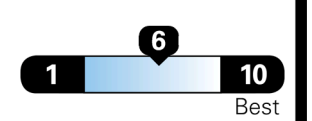

Smog Rating (tailpipe only)

This vehicle emits 382 grams CO₂ per mile. The best emits 0 grams per mile (tailpipe only). Producing and distributing fuel also create emissions; learn more at fueleconomy.gov.

Actual results will vary for many reasons, including driving conditions and how you drive and maintain your vehicle. The average new vehicle gets 29 MPG and costs $8,500 to fuel over 5 years. Cost estimates are based on 15,000 miles per year at $ 3.30 per gallon. MPGe is miles per gasoline gallon equivalent. Vehicle emissions are a significant cause of climate change and smog.

fueleconomy.gov

Calculate personalized estimates and compare vehicles