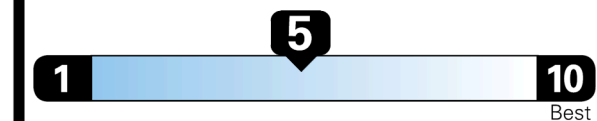

EPA DOT Fuel Economy and Environment

Gasoline Vehicle

Fuel Economy

23 MPG
combined city/hwy

20 MPG
city

29 MPG
highway

4.3 gallons per 100 miles

SMALL SUVs range from 14 to 125 MPG. The best vehicle rates 146 MPGe.

You spend $2,250 more in fuel costs over 5 years compared to the average new vehicle.

Annual fuel cost $2,150

Fuel Economy & Greenhouse Gas Rating (tailpipe only)