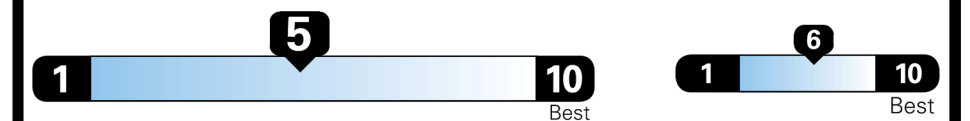

EPA DOT Fuel Economy and Environment

Gasoline Vehicle

Fuel Economy
23 MPG
combined city/hwy
20 city
29 highway
4.3 gallons per 100 miles

SMALL SUVs range from 14 to 125 MPG. The best vehicle rates 146 MPGe.

You spend $2,250 more in fuel costs over 5 years compared to the average new vehicle.

Annual fuel cost $2,150

Fuel Economy & Greenhouse Gas Rating (tailpipe only) **Smog Rating** (tailpipe only)