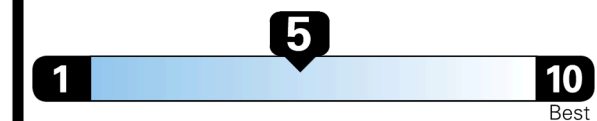

EPA DOT Fuel Economy and Environment

Gasoline Vehicle

Fuel Economy

23 MPG
combined city/hwy

20 MPG
city

29 MPG
highway

4.3 gallons per 100 miles

SMALL SUVs range from 14 to 118 MPG. The best vehicle rates 140 MPGe.

You spend $2,000 more in fuel costs over 5 years
compared to the average new vehicle.

Annual fuel cost $2,300

Fuel Economy & Greenhouse Gas Rating (tailpipe only)