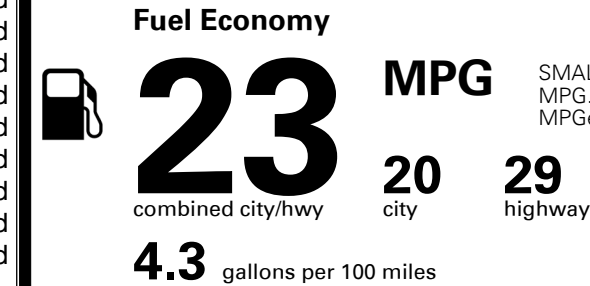

EPA DOT Fuel Economy and Environment

Gasoline Vehicle

SMALL SUVs range from 14 to 118 MPG. The best vehicle rates 140 MPGe.

You spend
$2,000
more in fuel costs
over 5 years
compared to the
average new vehicle.

Annual fuel cost
$2,300