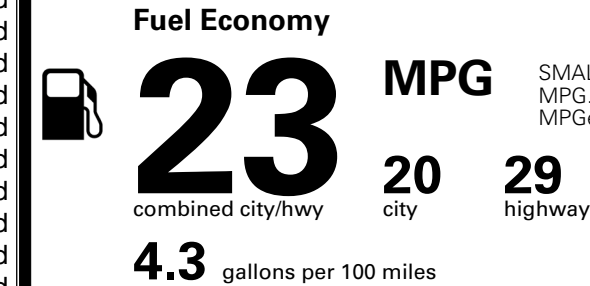

EPA DOT Fuel Economy and Environment

Gasoline Vehicle

SMALL SUVs range from 14 to 125 MPG. The best vehicle rates 146 MPGe.

You spend
$2,250
more in fuel costs
over 5 years
compared to the
average new vehicle.

Annual fuel cost
$2,150

Fuel Economy & Greenhouse Gas Rating (tailpipe only) Smog Rating (tailpipe only)