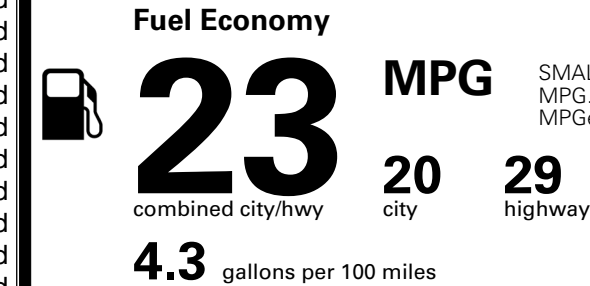

EPA DOT Fuel Economy and Environment

Gasoline Vehicle

SMALL SUVs range from 14 to 138 MPG. The best vehicle rates 146 MPGe.

You spend
$2,250
more in fuel costs
over 5 years
compared to the
average new vehicle.

Annual fuel cost
$2,150

Fuel Economy & Greenhouse Gas Rating (tailpipe only) Smog Rating (tailpipe only)