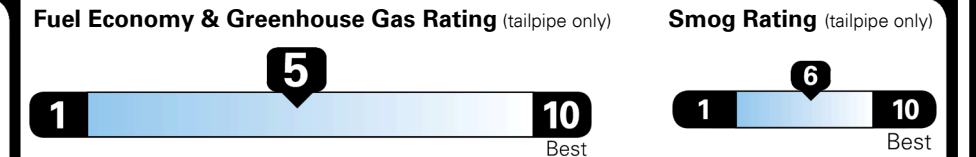

This vehicle emits 382 grams CO₂ per mile. The best emits 0 grams per mile (tailpipe only). Producing and distributing fuel also create emissions; learn more at fueleconomy.gov.

Actual results will vary for many reasons, including driving conditions and how you drive and maintain your vehicle. The average new vehicle gets 29 MPG and costs $8,500 to fuel over 5 years. Cost estimates are based on 15,000 miles per year at $ 3.30 per gallon. MPGe is miles per gasoline gallon equivalent. Vehicle emissions are a significant cause of climate change and smog.

fueleconomy.gov

Calculate personalized estimates and compare vehicles

GOVERNMENT 5-STAR SAFETY RATINGS

PARTS CONTENT INFORMATION

Overall Vehicle Score Not Rated

Based on the combined rating of frontal, side and rollover. Should ONLY be compared to other vehicles of similar size and weight.

Frontal Driver Not Rated

Crash Passenger Not Rated

Based on the risk of injury in a frontal impact. Should ONLY be compared to other vehicles of similar size and weight.

Side Front seat Not Rated

Crash Rear seat Not Rated

Star ratings based on the risk of injury in a side impact.

Rollover Not Rated

Star ratings based on the risk of rollover in a single-vehicle crash.

Star ratings range from 1 to 5 stars (★★★★★) with 5 being the highest.

Source: National Highway Traffic Safety Administration (NHTSA).

www.safercar.gov or 1-888-327-4236

Manufacturer's suggested retail price includes Manufacturer's recommended pre-delivery service. License and title fees, state and local taxes and other dealer installed options and accessories are not included in the manufacturer's suggested retail price.

FOR VEHICLES IN THIS CAR LINE U.S./CANADIAN PARTS CONTENT: 55 %

MAJOR SOURCES OF FOREIGN PARTS: KOREA: 30%

NOTE: PARTS CONTENT DOES NOT INCLUDE FINAL ASSEMBLY, DISTRIBUTION, OR OTHER NON-PARTS COSTS.

FOR THIS VEHICLE FINAL ASSEMBLY POINT: WEST POINT, GA, USA

COUNTRY OF ORIGIN ENGINE (MOTOR): USA

TRANSMISSION: KOREA