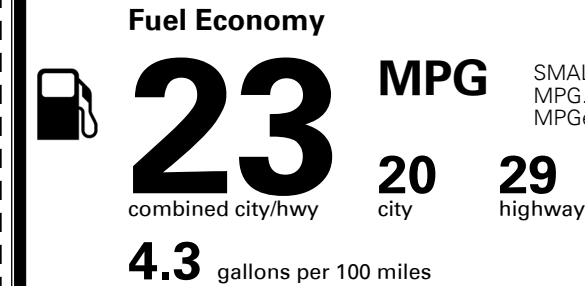

EPA DOT Fuel Economy and Environment

Gasoline Vehicle

SMALL SUVs range from 14 to 125 MPG. The best vehicle rates 146 MPGe.

You spend
$2,250
more in fuel costs
over 5 years
compared to the
average new vehicle.

Annual fuel cost
$2,150