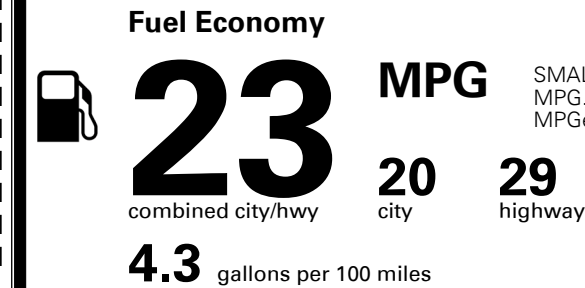

EPA DOT Fuel Economy and Environment

Gasoline Vehicle

SMALL SUVs range from 14 to 118 MPG. The best vehicle rates 140 MPGe.

You spend $2,000 more in fuel costs over 5 years compared to the average new vehicle.

Annual fuel cost
$2,350