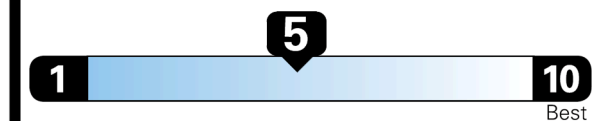

2025 SORENTO EX 2.5T AWD

MODEL/OPT.CODE: 76452 / 015
EXTERIOR COLOR: EBONY BLACK
INTERIOR COLOR: BLACK
VEHICLE ID NUMBER: 5XYRHDJF9SG358298
PORT OF ENTRY: WEST POINT

Sold To: OK033
Kalidy Kia
14205 BROADWAY EXT.
EDMOND OK 73013

Ship To: OK033

STANDARD FEATURES

STANDARD S AWD FEATURES

MECHANICAL
2.5L Gas Direct Injection (GDI) 4-Cyl Engine
8-Speed Automatic Transmission
All-Wheel Drive w/ Center Lock
Drive Mode Select w/ Snow Mode

ADVANCED DRIVER-ASSISTANCE SYSTEMS

Forward Collision-Avoidance Assist - Cyclist/Jct Turning
Blind-Spot Collision Warning
Rear Cross-Traffic Collision-Avoidance Assist
Lane Keeping Assist & Lane Following Assist
Driver Attention Warning & High Beam Assist
Safe Exit Assist & Highway Driving Assist
Parking Distance Warning - Forward / Reverse
Navigation-Based Smart Cruise Control-Curve w/Stop & Go

SAFETY

Dual Front Advanced Airbags & Driver's Knee Airbag
Dual Front and Rear Seat-Mounted Side Airbags
Full-Length Side Curtain Airbags

INTERIOR, COMFORT & CONVENIENCE

12.3" Panoramic Display w/ Navigation
Android Auto and Apple CarPlay
Kia Connect w/Comp 3-Yr Ultimate.* Where Available**
SIRIUSXM® w/Free 3-Mo. Subscription*
Dual-Zone Automatic Climate Control w/ Auto Defogger
Smart Key w/ Push Button & Remote Start
Wireless Charger (Front) / Front & Rear USB Charge Ports
Power Driver's Seat w/ Power Lumbar Support
SynTex Seating Material w/ Heated Front Seats
One-Touch Slide & Fold 2nd Row Seats
Rear Occupant Alert w/ Sensors

EXTERIOR

18" Alloy Wheels
LED Projector Headlights w/ Auto-On/Off
LED Positioning Lights
Power Adj. Heated Outside Mirrors w/LED Turn Signals
Roof Rails & Compact Spare Tire

WARRANTY