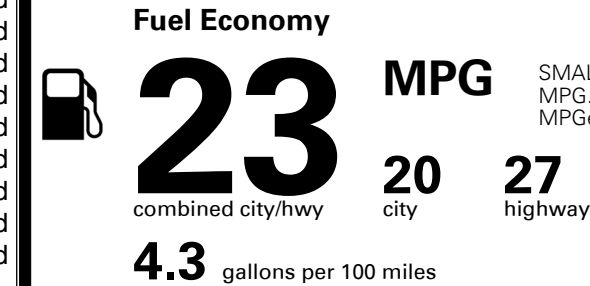

TOTAL ADDITIONAL WEIGHT:

EPA DOT Fuel Economy and Environment

Gasoline Vehicle

SMALL SUVs range from 14 to 118 MPG. The best vehicle rates 140 MPGe.

You spend
\$2,000
 more in fuel costs
 over 5 years
 compared to the
 average new vehicle.