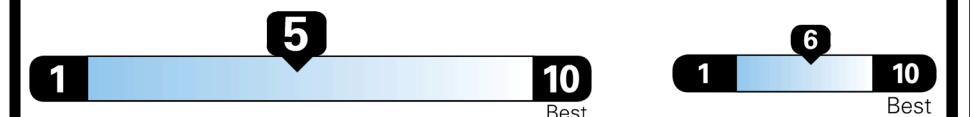

Fuel Economy & Greenhouse Gas Rating (tailpipe only) Smog Rating (tailpipe only)

This vehicle emits 382 grams CO₂ per mile. The best emits 0 grams per mile (tailpipe only). Producing and distributing fuel also create emissions; learn more at fueleconomy.gov.

Actual results will vary for many reasons, including driving conditions and how you drive and maintain your vehicle. The average new vehicle gets 28 MPG and costs $9,500 to fuel over 5 years. Cost estimates are based on 15,000 miles per year at $ 3.50 per gallon. MPGe is miles per gasoline gallon equivalent. Vehicle emissions are a significant cause of climate change and smog.

fueleconomy.gov

Calculate personalized estimates and compare vehicles