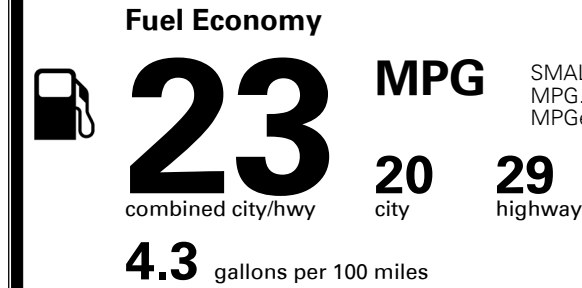

MSRP INCLUDING OPTIONS \$ 42,560.00

INLAND FREIGHT AND HANDLING \$ 1,375.00

TOTAL MANUFACTURER'S SUGGESTED RETAIL PRICE ▶ \$ 43,935.00

TOTAL ADDITIONAL WEIGHT: 7.3

*Additional terms and conditions apply.

**Kia Connect may be currently unavailable for some Model Year 2022 and newer vehicles sold or purchased in Massachusetts; please see owners.kia.com for more information.

EPA DOT Fuel Economy and Environment

Gasoline Vehicle

SMALL SUVs range from 14 to 118 MPG. The best vehicle rates 140 MPGe.

You spend \$2,000 more in fuel costs over 5 years compared to the average new vehicle.