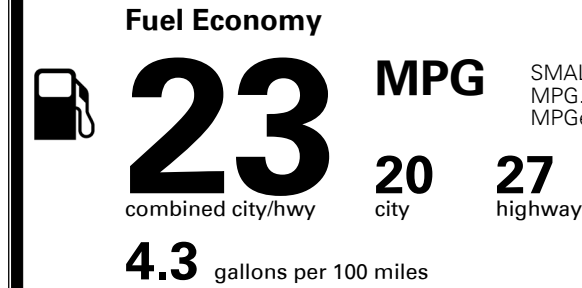

EPA DOT Fuel Economy and Environment

Gasoline Vehicle

SMALL SUVs range from 14 to 118 MPG. The best vehicle rates 140 MPGe.

You spend
$2,000
more in fuel costs
over 5 years
compared to the
average new vehicle.

Annual fuel cost
$2,300

Fuel Economy & Greenhouse Gas Rating (tailpipe only)