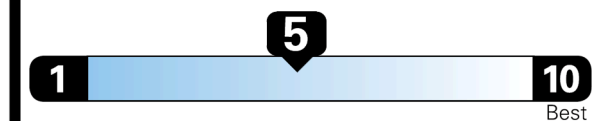

2025 SORENTO X-LINE SX-PRESTIGE 2.5T AWD

MODEL/OPT.CODE: 76492 / 010
EXTERIOR COLOR: WOLF GRAY
INTERIOR COLOR: BLACK
VEHICLE ID NUMBER: 5XYRKDJF5SG348613
PORT OF ENTRY: WEST POINT

Sold To: OK033
Kalidy Kia
14205 BROADWAY EXT.
EDMOND OK 73013

Ship To: OK033

STANDARD FEATURES

STANDARD X-LINE SX AWD FEATURES

MECHANICAL
2.5L Turbo Engine; 281hp & 311 lb-ft Torque
8-Speed Dual Clutch Auto Transmission
All-Wheel Drive w/ Center Lock
Drive Mode Select w/ Snow Mode

ADVANCED DRIVER-ASSISTANCE SYSTEMS

Forward Collision-Avoidance Assist - Cyclist/Jct Turning
Blind-Spot Collision-Avoidance Assist
Rear Cross-Traffic Collision-Avoidance Assist
Lane Keeping Assist & Lane Following Assist
Driver Attention Warning & High Beam Assist
Safe Exit Assist & Highway Driving Assist 2
Parking Distance Warning - Forward / Reverse
Navigation-Based Smart Cruise Control-Curve w/Stop & Go
Surround View Monitor & Blind-Spot View Monitor

SAFETY

Dual Front Advanced Airbags & Driver's Knee Airbag
Dual Front and Rear Seat-Mounted Side Airbags
Full-Length Side Curtain Airbags

INTERIOR, COMFORT & CONVENIENCE

Dual 12.3" Screen Panoramic Display w/ Navigation
Kia Connect w/Comp 3-Yr Ultimate.* Where Available**
SIRIUSXM® w/Free 3-Mo. Subscription*
Dual-Zone Automatic Climate Control w/ Auto Defogger
Wireless Charger (Front) / Front & Rear USB Charge Ports
Heated & Ventilated Power Adjustable Front Seats
SynTex Seating Material
2nd Row Captain's Chairs (2 Seats)
One-Touch Slide & Fold 2nd Row Seats
Smartphone Digital Key* (Requires Kia Connect**)
Aluminum Sport Pedals

EXTERIOR