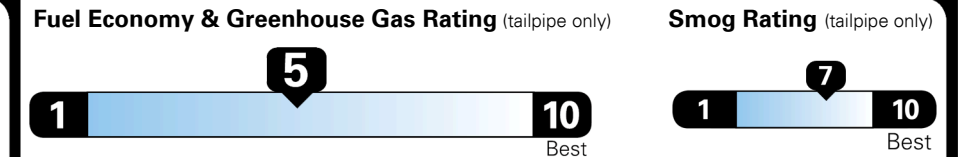

This vehicle emits 389 grams CO₂ per mile. The best emits 0 grams per mile (tailpipe only). Producing and distributing fuel also create emissions; learn more at fueleconomy.gov.

Actual results will vary for many reasons, including driving conditions and how you drive and maintain your vehicle. The average new vehicle gets 28 MPG and costs $9,750 to fuel over 5 years. Cost estimates are based on 15,000 miles per year at $ 3.60 per gallon. MPGe is miles per gasoline gallon equivalent. Vehicle emissions are a significant cause of climate change and smog.

fueleconomy.gov

Calculate personalized estimates and compare vehicles

GOVERNMENT 5-STAR SAFETY RATINGS

Overall Vehicle Score   Not Rated

Based on the combined rating of frontal, side and rollover.
Should ONLY be compared to other vehicles of similar size and weight.