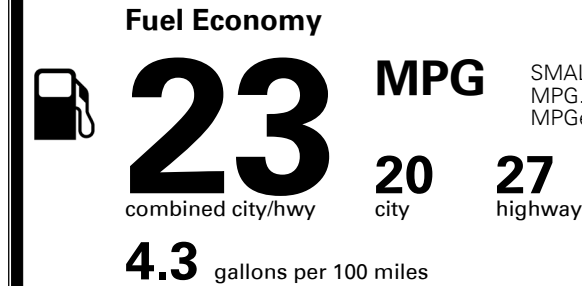

\$ 1,375.00

TOTAL MANUFACTURER'S SUGGESTED RETAIL PRICE ▶

\$ 49,140.00

TOTAL ADDITIONAL WEIGHT: 24.2

*Additional terms and conditions apply.

**Kia Connect may be currently unavailable for Model Year 2022 and newer vehicles sold or purchased in Massachusetts; please see owners.kia.com for updates on availability.

EPA DOT Fuel Economy and Environment

Gasoline Vehicle

SMALL SUVs range from 14 to 118 MPG. The best vehicle rates 140 MPGe.

You spend
\$2,000
more in fuel costs
over 5 years
compared to the
average new vehicle.