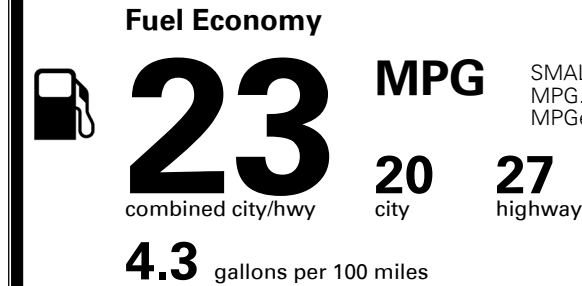

EPA DOT Fuel Economy and Environment

Gasoline Vehicle

SMALL SUVs range from 14 to 118 MPG. The best vehicle rates 140 MPGe.

You spend $2,000 more in fuel costs over 5 years compared to the average new vehicle.

Annual fuel cost $2,300