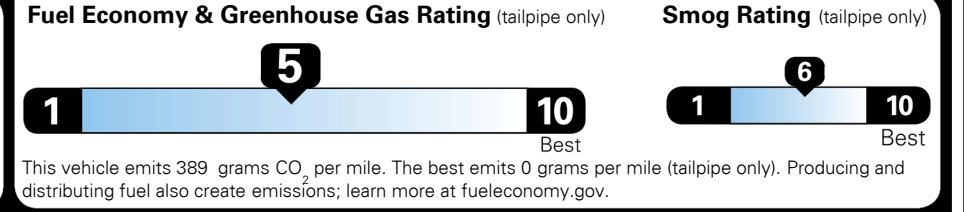

This vehicle emits 389 grams CO₂ per mile. The best emits 0 grams per mile (tailpipe only). Producing and distributing fuel also create emissions; learn more at fueleconomy.gov.

Actual results will vary for many reasons, including driving conditions and how you drive and maintain your vehicle. The average new vehicle gets 28 MPG and costs $9,500 to fuel over 5 years. Cost estimates are based on 15,000 miles per year at $ 3.50 per gallon. MPGe is miles per gasoline gallon equivalent. Vehicle emissions are a significant cause of climate change and smog.

fueleconomy.gov

Calculate personalized estimates and compare vehicles