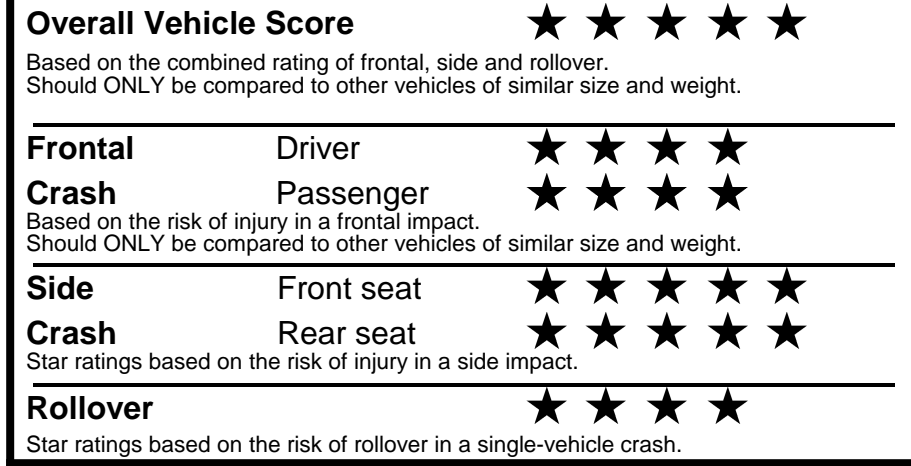

GOVERNMENT 5-STAR SAFETY RATINGS

Star ratings range from 1 to 5 stars (★★★★★) with 5 being the highest. Source: National Highway Traffic Safety Administration (NHTSA). www.safercar.gov or 1-888-327-4236

Manufacturer's suggested retail price includes Manufacturer's recommended pre-delivery service. License and title fees, state and local taxes and other dealer installed options and accessories are not included in the manufacturer's suggested retail price.

PARTS CONTENT INFORMATION

FOR VEHICLES IN THIS CAR LINE U.S./CANADIAN PARTS CONTENT: 55 %

MAJOR SOURCES OF FOREIGN PARTS: KOREA: 35%

NOTE: PARTS CONTENT DOES NOT INCLUDE FINAL ASSEMBLY, DISTRIBUTION, OR OTHER NON-PARTS COSTS.

FOR THIS VEHICLE FINAL ASSEMBLY POINT: WEST POINT, GA, USA

COUNTRY OF ORIGIN ENGINE (MOTOR): USA
TRANSMISSION: KOREA