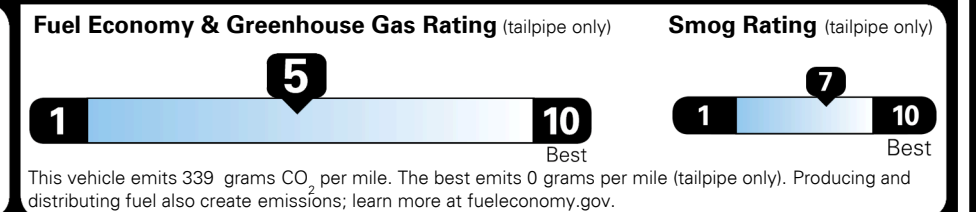

EPA DOT Fuel Economy and Environment

Gasoline Vehicle

You spend \$750 more in fuel costs over 5 years compared to the average new vehicle.

Annual fuel cost \$2,100

Actual results will vary for many reasons, including driving conditions and how you drive and maintain your vehicle. The average new vehicle gets 28 MPG and costs \$9,750 to fuel over 5 years. Cost estimates are based on 15,000 miles per year at \$ 3.60 per gallon. MPGe is miles per gasoline gallon equivalent. Vehicle emissions are a significant cause of climate change and smog.