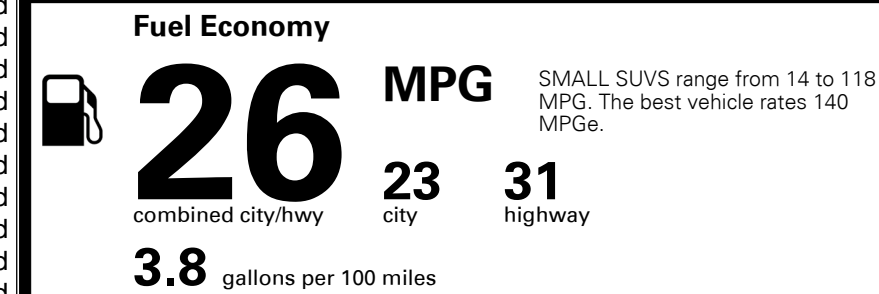

TOTAL ADDITIONAL WEIGHT: 8.0

EPA DOT Fuel Economy and Environment

Gasoline Vehicle

You spend \$500 more in fuel costs over 5 years compared to the average new vehicle.

Actual results will vary for many reasons, including driving conditions and how you drive and maintain your vehicle. The average new vehicle gets 28 MPG and costs \$9,500 to fuel over 5 years. Cost estimates are based on 15,000 miles per year at \$ 3.50 per gallon. MPGe is miles per gasoline gallon equivalent. Vehicle emissions are a significant cause of climate change and smog.