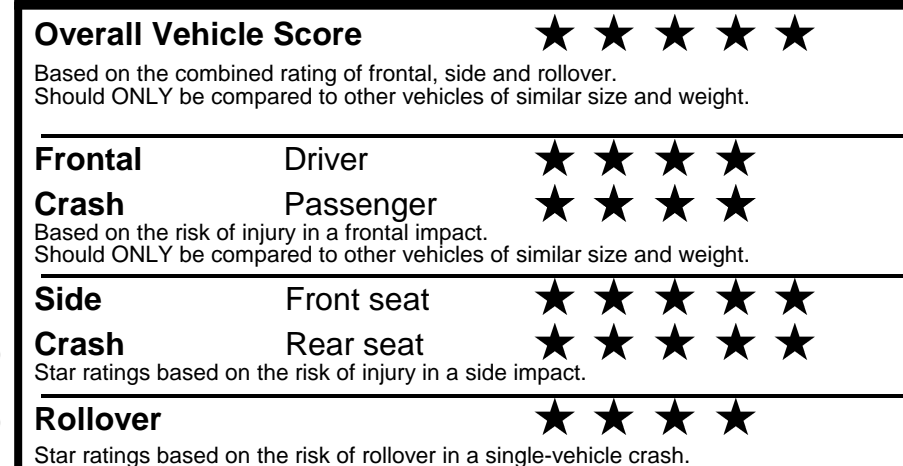

fueleconomy.gov

Calculate personalized estimates and compare vehicles

GOVERNMENT 5-STAR SAFETY RATINGS

Star ratings range from 1 to 5 stars (★★★★★) with 5 being the highest. Source: National Highway Traffic Safety Administration (NHTSA). www.safercar.gov or 1-888-327-4236