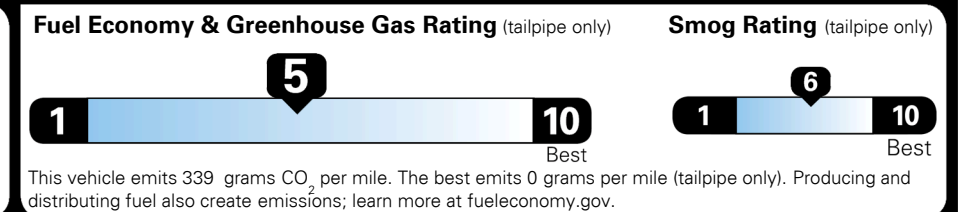

TOTAL ADDITIONAL WEIGHT: 8.0

EPA DOT Fuel Economy and Environment

Gasoline Vehicle

You spend \$500 more in fuel costs over 5 years compared to the average new vehicle.

Actual results will vary for many reasons, including driving conditions and how you drive and maintain your vehicle. The average new vehicle gets 28 MPG and costs \$9,500 to fuel over 5 years. Cost estimates are based on 15,000 miles per year at \$ 3.50 per gallon. MPGe is miles per gasoline gallon equivalent. Vehicle emissions are a significant cause of climate change and smog.