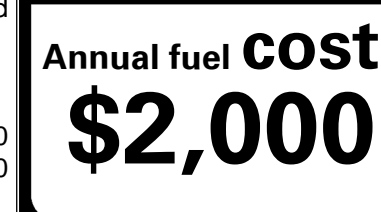

TOTAL ADDITIONAL WEIGHT: 8.0

EPA DOT Fuel Economy and Environment

Gasoline Vehicle

You spend \$500 more in fuel costs over 5 years compared to the average new vehicle.

Actual results will vary for many reasons, including driving conditions and how you drive and maintain your vehicle. The average new vehicle gets 28 MPG and costs \$9,500 to fuel over 5 years. Cost estimates are based on 15,000 miles per year at \$ 3.50 per gallon. MPGe is miles per gasoline gallon equivalent. Vehicle emissions are a significant cause of climate change and smog.