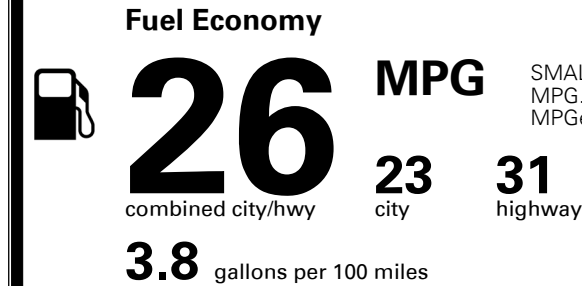

TOTAL ADDITIONAL WEIGHT: 8.0

EPA DOT Fuel Economy and Environment

Gasoline Vehicle

SMALL SUVs range from 14 to 118 MPG. The best vehicle rates 140 MPGe.

You spend \$500 more in fuel costs over 5 years compared to the average new vehicle.