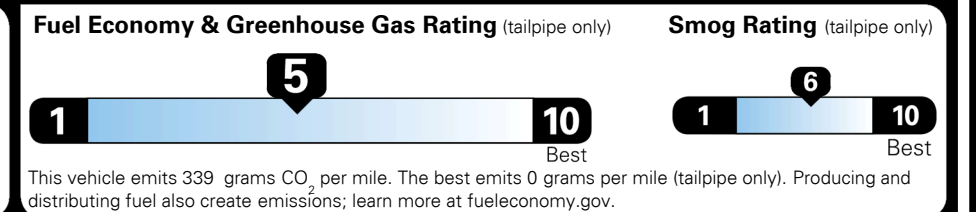

TOTAL ADDITIONAL WEIGHT: 23.8

EPA DOT Fuel Economy and Environment

Gasoline Vehicle

You spend \$500 more in fuel costs over 5 years compared to the average new vehicle.

Actual results will vary for many reasons, including driving conditions and how you drive and maintain your vehicle. The average new vehicle gets 28 MPG and costs \$9,500 to fuel over 5 years. Cost estimates are based on 15,000 miles per year at \$ 3.50 per gallon. MPGe is miles per gasoline gallon equivalent. Vehicle emissions are a significant cause of climate change and smog.