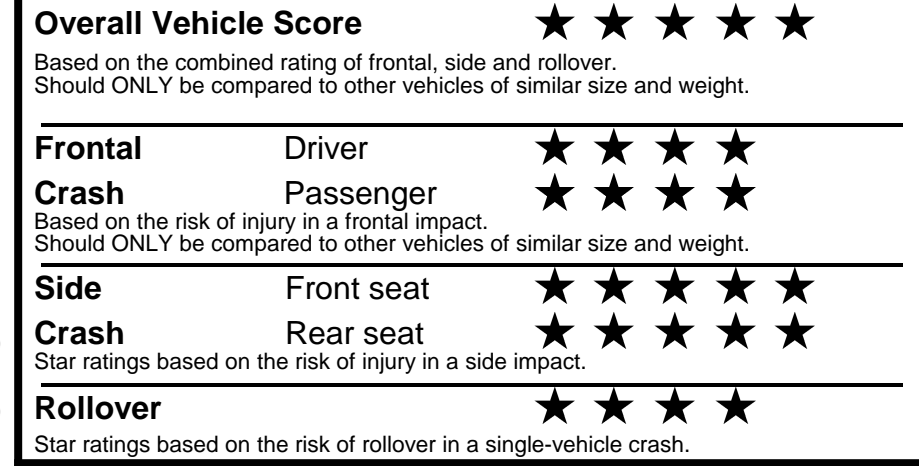

GOVERNMENT 5-STAR SAFETY RATINGS

PARTS CONTENT INFORMATION

FOR VEHICLES IN THIS CAR LINE U.S./CANADIAN PARTS CONTENT: 55 %

MAJOR SOURCES OF FOREIGN PARTS: KOREA: 35%

NOTE: PARTS CONTENT DOES NOT INCLUDE FINAL ASSEMBLY, DISTRIBUTION, OR OTHER NON-PARTS COSTS.

Star ratings range from 1 to 5 stars (★★★★★) with 5 being the highest. Source: National Highway Traffic Safety Administration (NHTSA). www.safercar.gov or 1-888-327-4236

FOR THIS VEHICLE FINAL ASSEMBLY POINT: WEST POINT, GA, USA

Manufacturer's suggested retail price includes Manufacturer's recommended pre-delivery service. License and title fees, state and local taxes and other dealer installed options and accessories are not included in the manufacturer's suggested retail price.

COUNTRY OF ORIGIN ENGINE (MOTOR): USA

TRANSMISSION: USA