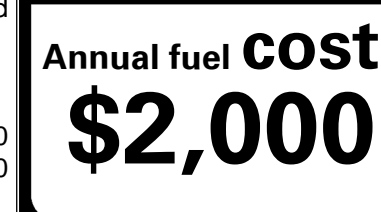

TOTAL ADDITIONAL WEIGHT: 23.8

EPA DOT Fuel Economy and Environment

Gasoline Vehicle

You spend \$500 more in fuel costs over 5 years compared to the average new vehicle.

Actual results will vary for many reasons, including driving conditions and how you drive and maintain your vehicle. The average new vehicle gets 28 MPG and costs \$9,500 to fuel over 5 years. Cost estimates are based on 15,000 miles per year at \$ 3.50 per gallon. MPGe is miles per gasoline gallon equivalent. Vehicle emissions are a significant cause of climate change and smog.