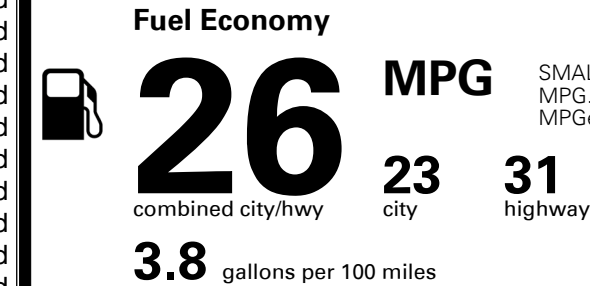

TOTAL ADDITIONAL WEIGHT: 8.0

EPA DOT Fuel Economy and Environment

Gasoline Vehicle

SMALL SUVs range from 14 to 118 MPG. The best vehicle rates 140 MPGe.

You spend \$500 more in fuel costs over 5 years compared to the average new vehicle.