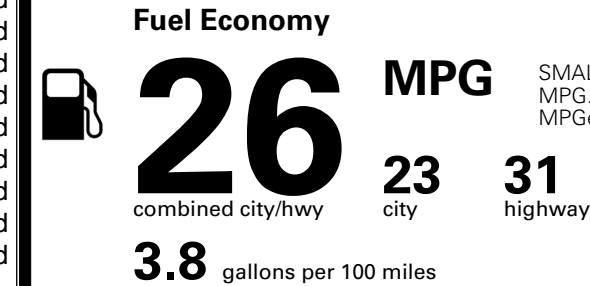

\$ 35,525.00

INLAND FREIGHT AND HANDLING

\$ 1,495.00

TOTAL MANUFACTURER'S SUGGESTED RETAIL PRICE ▶

\$ 37,020.00

*Additional terms and conditions apply.

**Kia Connect may be currently unavailable for some Model Year 2022 and newer vehicles sold or purchased in Massachusetts; please see owners.kia.com for more information.

TOTAL ADDITIONAL WEIGHT: 6.6

EPA DOT Fuel Economy and Environment

Gasoline Vehicle

SMALL SUVs range from 14 to 138 MPG. The best vehicle rates 146 MPGe.

You spend
\$1,000
 more in fuel costs
 over 5 years
 compared to the
 average new vehicle.