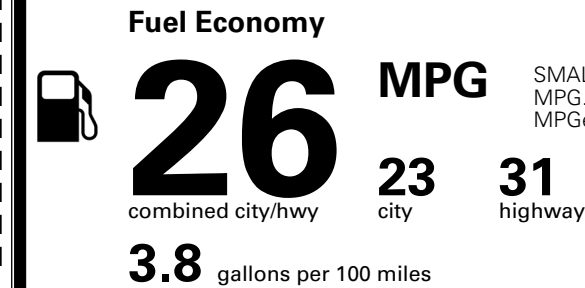

EPA DOT Fuel Economy and Environment

Gasoline Vehicle

SMALL SUVs range from 14 to 138 MPG. The best vehicle rates 146 MPGe.

You spend $1,000 more in fuel costs over 5 years compared to the average new vehicle.

Annual fuel cost $1,900