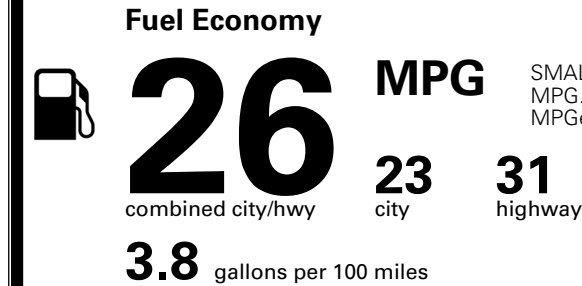

\$1,300.00

\$235.00

MSRP INCLUDING OPTIONS

\$ 36,825.00

INLAND FREIGHT AND HANDLING

\$ 1,495.00

TOTAL MANUFACTURER'S SUGGESTED RETAIL PRICE ▶

\$ 38,320.00

EPA DOT Fuel Economy and Environment

Gasoline Vehicle

SMALL SUVs range from 14 to 138 MPG. The best vehicle rates 146 MPGe.

You spend \$1,000 more in fuel costs over 5 years compared to the average new vehicle.