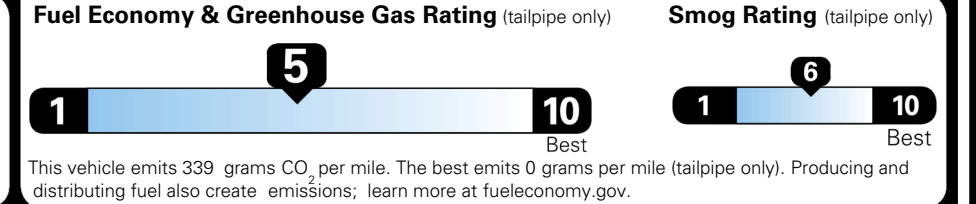

Actual results will vary for many reasons, including driving conditions and how you drive and maintain your vehicle. The average new vehicle gets 29 MPG and costs $8,500 to fuel over 5 years. Cost estimates are based on 15,000 miles per year at $ 3.30 per gallon. MPGe is miles per gasoline gallon equivalent. Vehicle emissions are a significant cause of climate change and smog.

fueleconomy.gov

Calculate personalized estimates and compare vehicles