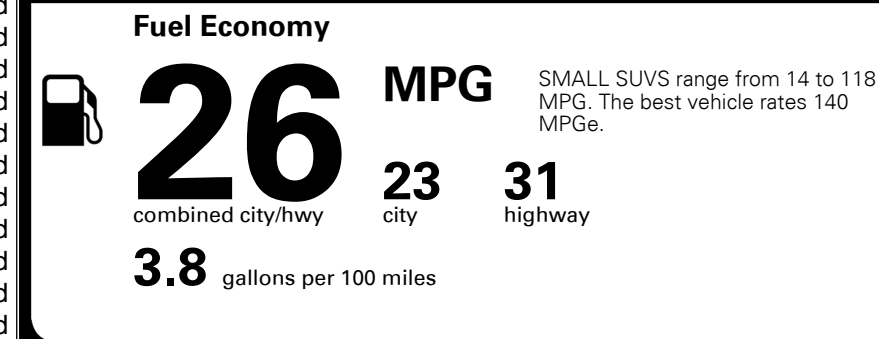

TOTAL ADDITIONAL WEIGHT: 8.0

EPA DOT Fuel Economy and Environment

Gasoline Vehicle

You spend \$500 more in fuel costs over 5 years compared to the average new vehicle.

Annual fuel cost \$2,000

Actual results will vary for many reasons, including driving conditions and how you drive and maintain your vehicle. The average new vehicle gets 28 MPG and costs \$9,500 to fuel over 5 years. Cost estimates are based on 15,000 miles per year at \$ 3.50 per gallon. MPGe is miles per gasoline gallon equivalent. Vehicle emissions are a significant cause of climate change and smog.