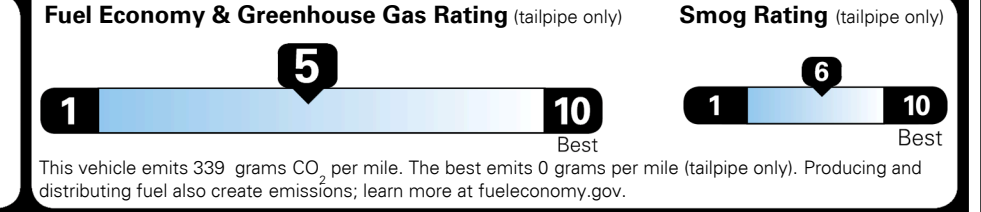

TOTAL ADDITIONAL WEIGHT: 8.0

EPA DOT Fuel Economy and Environment

Gasoline Vehicle

You spend \$500 more in fuel costs over 5 years compared to the average new vehicle.

Annual fuel cost \$2,000

Actual results will vary for many reasons, including driving conditions and how you drive and maintain your vehicle. The average new vehicle gets 28 MPG and costs \$9,500 to fuel over 5 years. Cost estimates are based on 15,000 miles per year at \$ 3.50 per gallon. MPGe is miles per gasoline gallon equivalent. Vehicle emissions are a significant cause of climate change and smog.