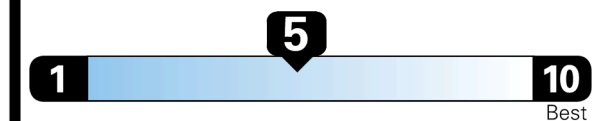

Fuel Economy & Greenhouse Gas Rating (tailpipe only)

This vehicle emits 339 grams CO₂ per mile. The best emits 0 grams per mile (tailpipe only). Producing and distributing fuel also create emissions; learn more at fueleconomy.gov.