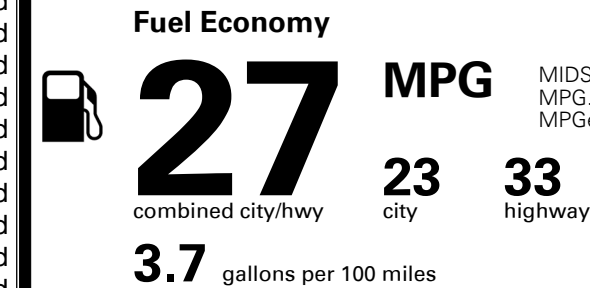

## EPA DOT Fuel Economy and Environment

Gasoline Vehicle

MIDSIZE CARS range from 15 to 140 MPG. The best vehicle rates 140 MPGe.

**You spend \$250 more in fuel costs over 5 years** compared to the average new vehicle.