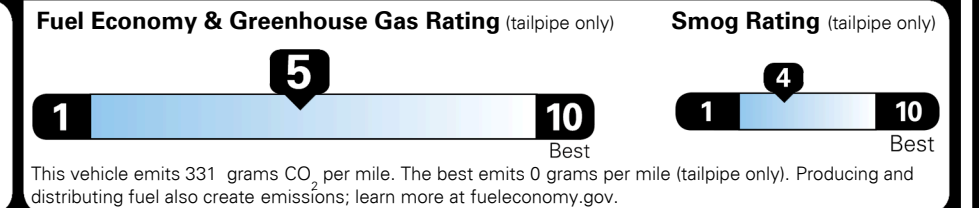

Actual results will vary for many reasons, including driving conditions and how you drive and maintain your vehicle. The average new vehicle gets 28 MPG and costs $9,500 to fuel over 5 years. Cost estimates are based on 15,000 miles per year at $ 3.50 per gallon. MPGe is miles per gasoline gallon equivalent. Vehicle emissions are a significant cause of climate change and smog.

fueleconomy.gov

Calculate personalized estimates and compare vehicles

GOVERNMENT 5-STAR SAFETY RATINGS

Overall Vehicle Score ★ ★ ★ ★ ★

Based on the combined rating of frontal, side and rollover. Should ONLY be compared to other vehicles of similar size and weight.

Frontal Driver ★ ★ ★ ★ ★

Crash Passenger ★ ★ ★ ★ ★

Based on the risk of injury in a frontal impact. Should ONLY be compared to other vehicles of similar size and weight.

Side Front seat ★ ★ ★ ★ ★

Crash Rear seat ★ ★ ★ ★ ★

Star ratings based on the risk of injury in a side impact.

Rollover ★ ★ ★ ★ ★

Star ratings based on the risk of rollover in a single-vehicle crash.

Star ratings range from 1 to 5 stars (★★★★★) with 5 being the highest.

Source: National Highway Traffic Safety Administration (NHTSA).

www.safercar.gov or 1-888-327-4236

Manufacturer's suggested retail price includes Manufacturer's recommended pre-delivery service. License and title fees, state and local taxes and other dealer installed options and accessories are not included in the manufacturer's suggested retail price.

PARTS CONTENT INFORMATION

FOR VEHICLES IN THIS CAR LINE U.S./CANADIAN PARTS CONTENT: 0 %

MAJOR SOURCES OF FOREIGN PARTS: KOREA: 95%

NOTE: PARTS CONTENT DOES NOT INCLUDE FINAL ASSEMBLY, DISTRIBUTION, OR OTHER NON-PARTS COSTS.

FOR THIS VEHICLE FINAL ASSEMBLY POINT: HWASUNG, KOREA

COUNTRY OF ORIGIN ENGINE (MOTOR): KOREA

TRANSMISSION: KOREA