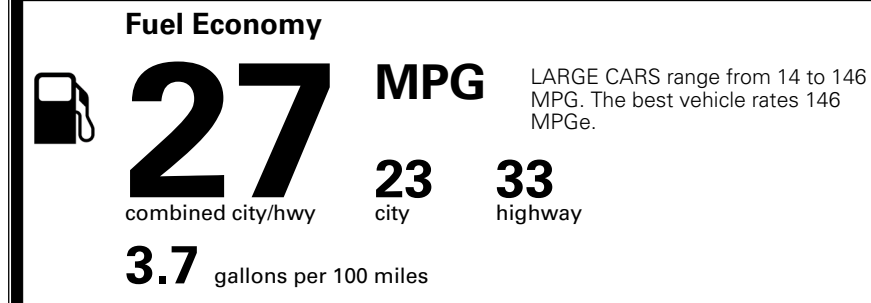

EPA DOT Fuel Economy and Environment

Gasoline Vehicle

You spend $750 more in fuel costs over 5 years compared to the average new vehicle.

Annual fuel cost $1,850