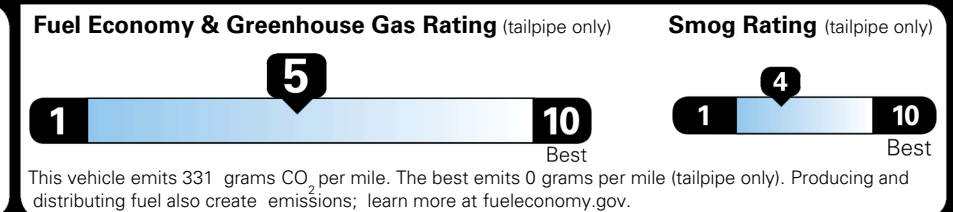

EPA DOT Fuel Economy and Environment

Gasoline Vehicle

You spend \$750 more in fuel costs over 5 years compared to the average new vehicle.

Annual fuel cost \$1,850

Actual results will vary for many reasons, including driving conditions and how you drive and maintain your vehicle. The average new vehicle gets 29 MPG and costs \$8,500 to fuel over 5 years. Cost estimates are based on 15,000 miles per year at \$ 3.30 per gallon. MPGe is miles per gasoline gallon equivalent. Vehicle emissions are a significant cause of climate change and smog.