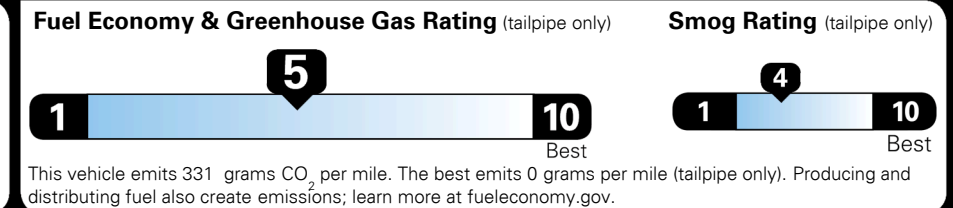

Actual results will vary for many reasons, including driving conditions and how you drive and maintain your vehicle. The average new vehicle gets 28 MPG and costs $9,500 to fuel over 5 years. Cost estimates are based on 15,000 miles per year at $ 3.50 per gallon. MPGe is miles per gasoline gallon equivalent. Vehicle emissions are a significant cause of climate change and smog.

fueleconomy.gov

Calculate personalized estimates and compare vehicles

GOVERNMENT 5-STAR SAFETY RATINGS

Overall Vehicle Score ★ ★ ★ ★ ★

Based on the combined rating of frontal, side and rollover. Should ONLY be compared to other vehicles of similar size and weight.

Frontal Driver ★ ★ ★ ★ ★

Crash Passenger ★ ★ ★ ★ ★

Based on the risk of injury in a frontal impact. Should ONLY be compared to other vehicles of similar size and weight.

Side Front seat ★ ★ ★ ★ ★

Crash Rear seat ★ ★ ★ ★ ★

Star ratings based on the risk of injury in a side impact.

Rollover ★ ★ ★ ★ ★

Star ratings based on the risk of rollover in a single-vehicle crash.

Star ratings range from 1 to 5 stars (★★★★★) with 5 being the highest.

Source: National Highway Traffic Safety Administration (NHTSA).

www.safercar.gov or 1-888-327-4236

Manufacturer's suggested retail price includes Manufacturer's recommended pre-delivery service. License and title fees, state and local taxes and other dealer installed options and accessories are not included in the manufacturer's suggested retail price.

PARTS CONTENT INFORMATION

FOR VEHICLES IN THIS CAR LINE U.S./CANADIAN PARTS CONTENT: 0 %

MAJOR SOURCES OF FOREIGN PARTS: KOREA: 95%

NOTE: PARTS CONTENT DOES NOT INCLUDE FINAL ASSEMBLY, DISTRIBUTION, OR OTHER NON-PARTS COSTS.

FOR THIS VEHICLE FINAL ASSEMBLY POINT: HWASUNG, KOREA

COUNTRY OF ORIGIN

ENGINE (MOTOR): KOREA

TRANSMISSION: KOREA