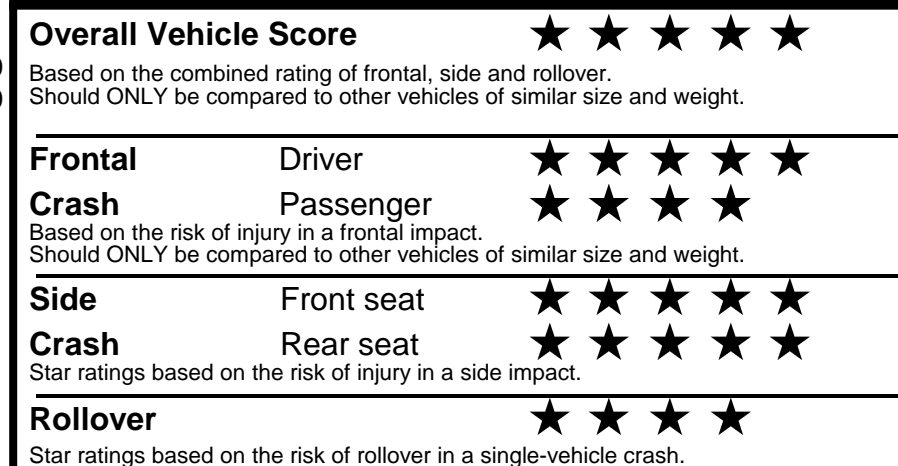

### GOVERNMENT 5-STAR SAFETY RATINGS

Star ratings range from 1 to 5 stars (★★★★★) with 5 being the highest.  
 Source: National Highway Traffic Safety Administration (NHTSA).  
[www.safercar.gov](http://www.safercar.gov) or 1-888-327-4236