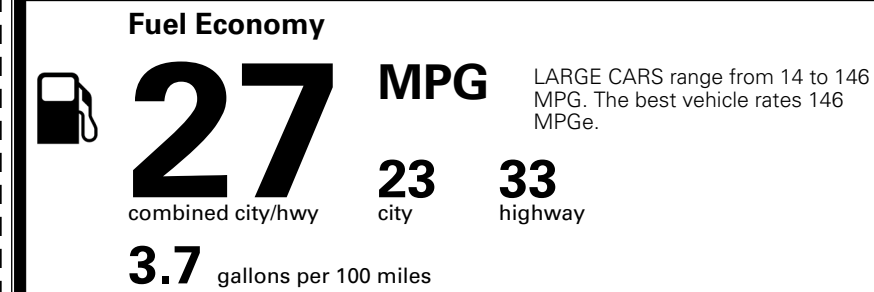

MANUFACTURER'S SUGGESTED RETAIL PRICE ▶

$ 33,590.00

COMPARE GT FWD FEATURES

Added to/in place of standard GT-Line FWD features

- 2.5L Turbo 4-cyl Engine, 290HP, 311 lb-ft torque
- 8-Speed Dual Clutch Transmission
- 19" Gloss Black Finished Alloy Wheels
- Panoramic Sunroof w/ Power Sunshade
- LED Interior Lighting
- GT Sport Design Steering Wheel w/Paddle Shifters
- Rear Air Vents
- Sport-Tuned Suspension & Quad-Tip Exhaust
- GT Brake System w/Neon Calipers

Included
Included
Included
Included
Included
Included
Included
Included
Included

ADDITIONAL INSTALLED EQUIPMENT: (In addition to or in place of standard features)

Wolf Gray Paint
GT1 Package
- 19" Custom Gloss Black Alloy Wheels
- 12.3" Instrument Display
- Smartphone Digital Key* (Requires Kia Connect**)
- Bose Premium Audio w/Active Sound Design
- Power Front Passenger Seat
- Memory Driver's Seat & Outside Mirrors
- Ventilated Front Seats
- Heated Steering Wheel
- Power Folding Mirrors
- Parking Collision-Avoidance Assist-Reverse
- Surround View Monitor
- Blind-Spot View Monitor
- Parking Distance Warning - Side
Carpeted Floor Mats
Auto-Dimming Mirror w/ HomeLink™

$495.00
$4,400.00

MSRP INCLUDING OPTIONS

$ 39,035.00

INLAND FREIGHT AND HANDLING

$ 1,245.00

TOTAL MANUFACTURER'S SUGGESTED RETAIL PRICE ▶

$ 40,280.00

TOTAL ADDITIONAL WEIGHT: 8.7

EPA DOT Fuel Economy and Environment

Gasoline Vehicle

You spend $750 more in fuel costs over 5 years compared to the average new vehicle.

Annual fuel cost $1,850