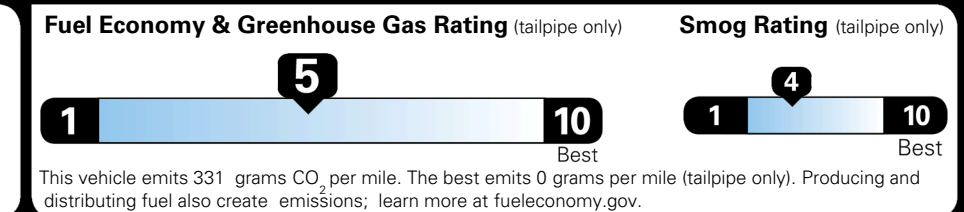

\$4,400.00

\$ 37,990.00

\$ 1,245.00

\$ 39,235.00

EPA DOT Fuel Economy and Environment

Gasoline Vehicle

You spend \$750 more in fuel costs over 5 years compared to the average new vehicle.

Annual fuel cost \$1,850