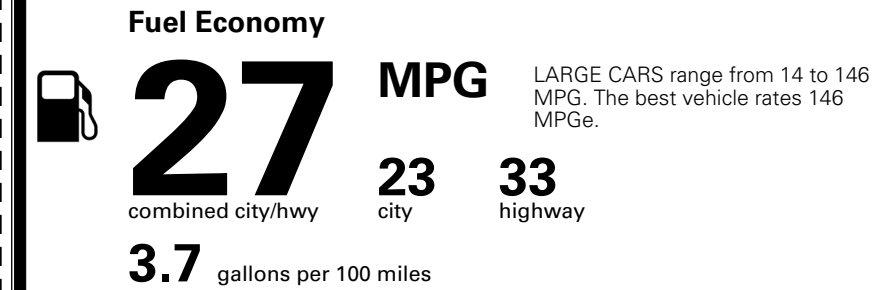

MSRP INCLUDING OPTIONS

INLAND FREIGHT AND HANDLING

TOTAL MANUFACTURER'S SUGGESTED RETAIL PRICE ▶

TOTAL ADDITIONAL WEIGHT:

\$ 33,590.00

Included
 Included
 Included
 Included
 Included
 Included
 Included
 Included
 Included

\$4,400.00

\$ 37,990.00

\$ 1,245.00

\$ 39,235.00

EPA DOT Fuel Economy and Environment

Gasoline Vehicle

You spend \$750 more in fuel costs over 5 years compared to the average new vehicle.

Annual fuel cost \$1,850