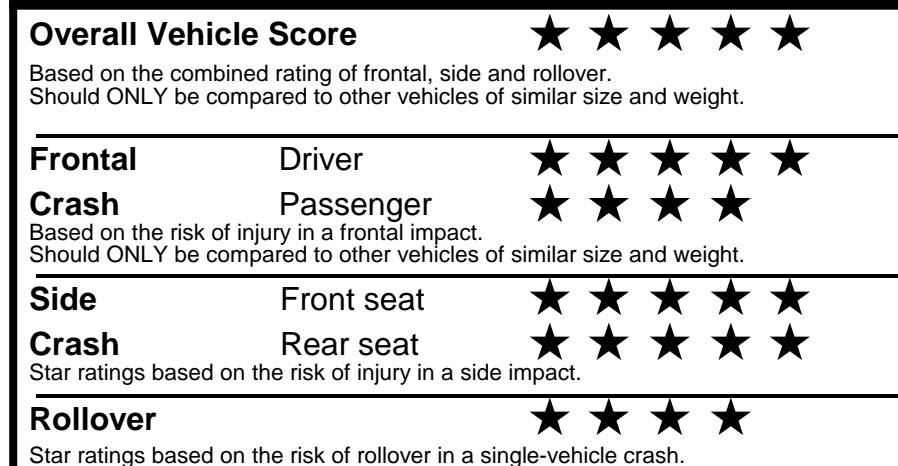

GOVERNMENT 5-STAR SAFETY RATINGS

Star ratings range from 1 to 5 stars (★★★★★) with 5 being the highest.
Source: National Highway Traffic Safety Administration (NHTSA).
www.safercar.gov or 1-888-327-4236

Manufacturer's suggested retail price includes Manufacturer's recommended pre-delivery service. License and title fees, state and local taxes and other dealer installed options and accessories are not included in the manufacturer's suggested retail price.

PARTS CONTENT INFORMATION

FOR VEHICLES IN THIS CAR LINE U.S./CANADIAN PARTS CONTENT: 0 %

MAJOR SOURCES OF FOREIGN PARTS: KOREA: 90%

NOTE: PARTS CONTENT DOES NOT INCLUDE FINAL ASSEMBLY, DISTRIBUTION, OR OTHER NON-PARTS COSTS.

FOR THIS VEHICLE FINAL ASSEMBLY POINT: HWASUNG, KOREA

COUNTRY OF ORIGIN ENGINE (MOTOR): KOREA

TRANSMISSION: KOREA