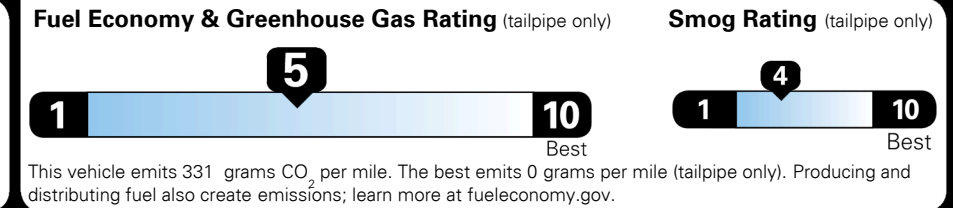

Actual results will vary for many reasons, including driving conditions and how you drive and maintain your vehicle. The average new vehicle gets 28 MPG and costs $9,500 to fuel over 5 years. Cost estimates are based on 15,000 miles per year at $ 3.50 per gallon. MPGe is miles per gasoline gallon equivalent. Vehicle emissions are a significant cause of climate change and smog.

fueleconomy.gov

Calculate personalized estimates and compare vehicles

GOVERNMENT 5-STAR SAFETY RATINGS

Overall Vehicle Score ★ ★ ★ ★ ★

Based on the combined rating of frontal, side and rollover. Should ONLY be compared to other vehicles of similar size and weight.

Frontal	Driver	★ ★ ★ ★ ★
Crash	Passenger	★ ★ ★ ★

Based on the risk of injury in a frontal impact. Should ONLY be compared to other vehicles of similar size and weight.

Side	Front seat	★ ★ ★ ★ ★
Crash	Rear seat	★ ★ ★ ★ ★

Star ratings based on the risk of injury in a side impact.

Rollover ★ ★ ★ ★ ★
Star ratings based on the risk of rollover in a single-vehicle crash.

Star ratings range from 1 to 5 stars (★★★★★) with 5 being the highest.
Source: National Highway Traffic Safety Administration (NHTSA).
www.safercar.gov or 1-888-327-4236

Manufacturer's suggested retail price includes Manufacturer's recommended pre-delivery service. License and title fees, state and local taxes and other dealer installed options and accessories are not included in the manufacturer's suggested retail price.

PARTS CONTENT INFORMATION

FOR VEHICLES IN THIS CAR LINE U.S./CANADIAN PARTS CONTENT: 0 %

MAJOR SOURCES OF FOREIGN PARTS: KOREA: 95%

NOTE: PARTS CONTENT DOES NOT INCLUDE FINAL ASSEMBLY, DISTRIBUTION, OR OTHER NON-PARTS COSTS.

FOR THIS VEHICLE FINAL ASSEMBLY POINT: HWASUNG, KOREA

COUNTRY OF ORIGIN

ENGINE (MOTOR): KOREA
TRANSMISSION: KOREA