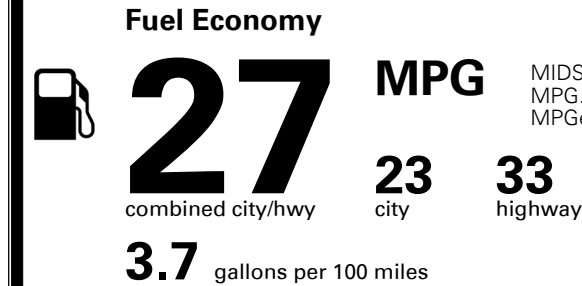

EPA DOT Fuel Economy and Environment

Gasoline Vehicle

MIDSIZE CARS range from 15 to 140 MPG. The best vehicle rates 140 MPGe.

You spend $250 more in fuel costs over 5 years compared to the average new vehicle.

Annual fuel cost
$1,950