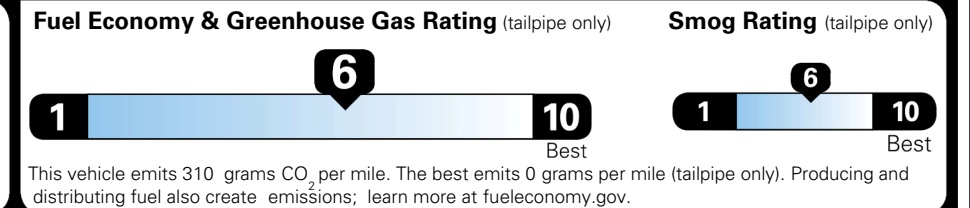

TOTAL ADDITIONAL WEIGHT: 8.7

EPA DOT Fuel Economy and Environment

Gasoline Vehicle

You save \$0
 in fuel costs over 5 years compared to the average new vehicle.

Annual fuel cost \$1,700

Actual results will vary for many reasons, including driving conditions and how you drive and maintain your vehicle. The average new vehicle gets 29 MPG and costs \$8,500 to fuel over 5 years. Cost estimates are based on 15,000 miles per year at \$ 3.30 per gallon. MPGe is miles per gasoline gallon equivalent. Vehicle emissions are a significant cause of climate change and smog.