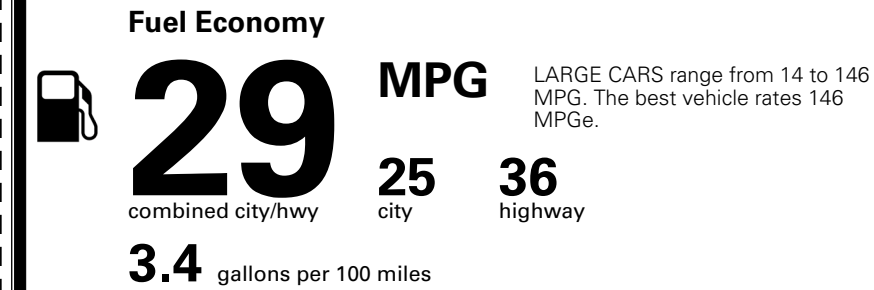

\$495.00
 \$2,200.00

 \$200.00
 \$350.00

MSRP INCLUDING OPTIONS

\$ 31,735.00

INLAND FREIGHT AND HANDLING

\$ 1,245.00

TOTAL MANUFACTURER'S SUGGESTED RETAIL PRICE ▶

\$ 32,980.00

TOTAL ADDITIONAL WEIGHT: 8.7

EPA DOT Fuel Economy and Environment

Gasoline Vehicle

You save \$0
 in fuel costs over 5 years compared to the average new vehicle.

Annual fuel cost \$1,700

Actual results will vary for many reasons, including driving conditions and how you drive and maintain your vehicle. The average new vehicle gets 29 MPG and costs \$8,500 to fuel over 5 years. Cost estimates are based on 15,000 miles per year at \$ 3.30 per gallon. MPGe is miles per gasoline gallon equivalent. Vehicle emissions are a significant cause of climate change and smog.