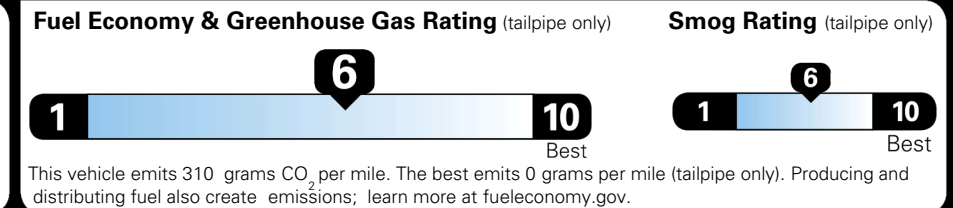

\$ 29,535.00

\$ 1,245.00

\$ 30,780.00

EPA DOT Fuel Economy and Environment

Gasoline Vehicle

You save \$0
 in fuel costs over 5 years compared to the average new vehicle.

Annual fuel cost
\$1,700

Actual results will vary for many reasons, including driving conditions and how you drive and maintain your vehicle. The average new vehicle gets 29 MPG and costs \$8,500 to fuel over 5 years. Cost estimates are based on 15,000 miles per year at \$ 3.30 per gallon. MPGe is miles per gasoline gallon equivalent. Vehicle emissions are a significant cause of climate change and smog.