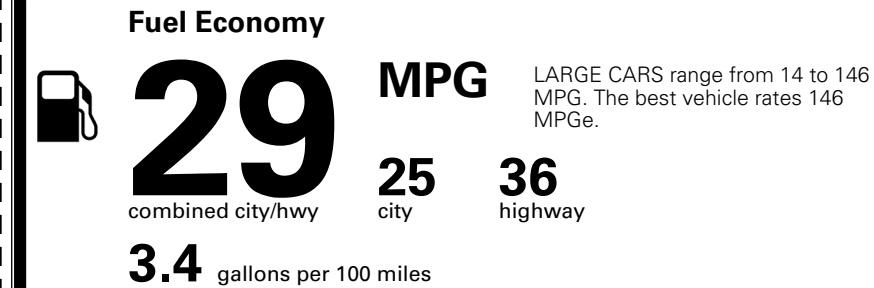

\$ 29,535.00

\$ 1,245.00

\$ 30,780.00

EPA DOT Fuel Economy and Environment

Gasoline Vehicle

You save \$0
 in fuel costs over 5 years compared to the average new vehicle.

Annual fuel cost
\$1,700

Actual results will vary for many reasons, including driving conditions and how you drive and maintain your vehicle. The average new vehicle gets 29 MPG and costs \$8,500 to fuel over 5 years. Cost estimates are based on 15,000 miles per year at \$ 3.30 per gallon. MPGe is miles per gasoline gallon equivalent. Vehicle emissions are a significant cause of climate change and smog.