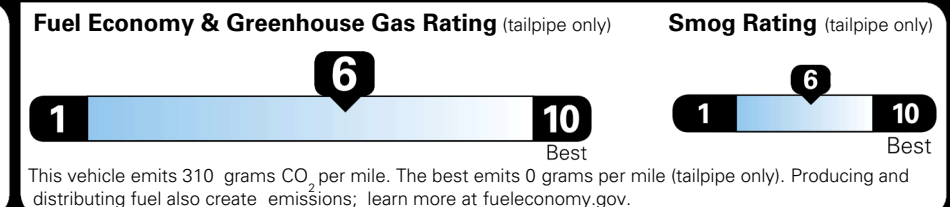

\$695.00
 \$200.00
 \$350.00

\$ 29,735.00

\$ 1,245.00

\$ 30,980.00

EPA DOT Fuel Economy and Environment

Gasoline Vehicle

You save \$0
 in fuel costs over 5 years compared to the average new vehicle.

Annual fuel cost \$1,700