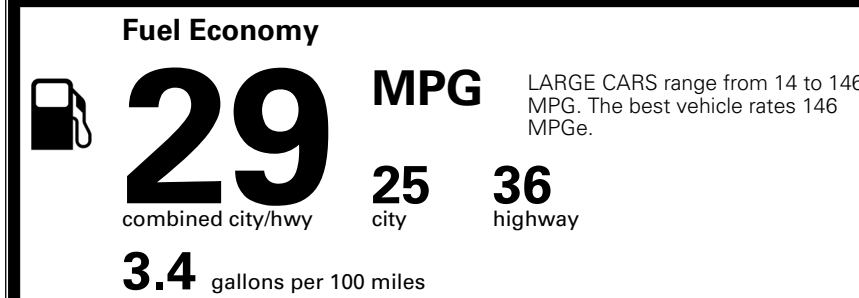

\$695.00
 \$200.00
 \$350.00

\$ 29,735.00

\$ 1,245.00

\$ 30,980.00

EPA DOT Fuel Economy and Environment

Gasoline Vehicle

You save \$0
 in fuel costs over 5 years compared to the average new vehicle.

Annual fuel cost \$1,700