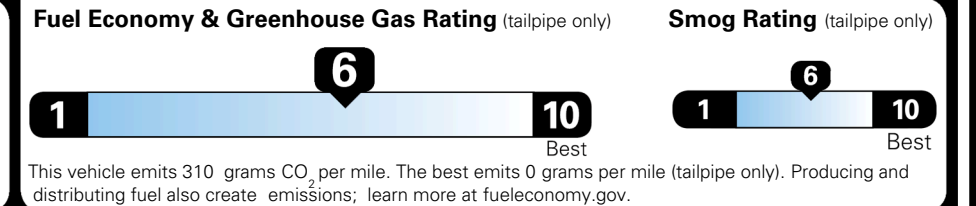

EPA DOT Fuel Economy and Environment

Gasoline Vehicle

You save \$0
 in fuel costs over 5 years compared to the average new vehicle.

Annual fuel cost \$1,700

Actual results will vary for many reasons, including driving conditions and how you drive and maintain your vehicle. The average new vehicle gets 29 MPG and costs \$8,500 to fuel over 5 years. Cost estimates are based on 15,000 miles per year at \$ 3.30 per gallon. MPGe is miles per gasoline gallon equivalent. Vehicle emissions are a significant cause of climate change and smog.