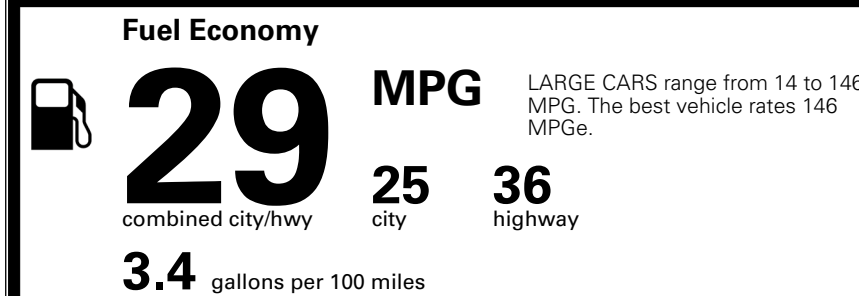

EPA DOT Fuel Economy and Environment

Gasoline Vehicle

You save $0
in fuel costs over 5 years compared to the average new vehicle.

Annual fuel cost $1,700