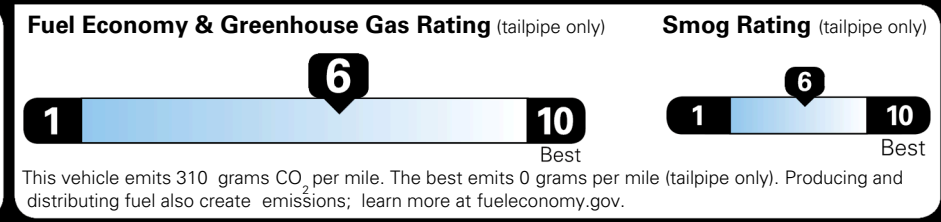

Actual results will vary for many reasons, including driving conditions and how you drive and maintain your vehicle. The average new vehicle gets 29 MPG and costs $8,500 to fuel over 5 years. Cost estimates are based on 15,000 miles per year at $ 3.30 per gallon. MPGe is miles per gasoline gallon equivalent. Vehicle emissions are a significant cause of climate change and smog.

fueleconomy.gov

Calculate personalized estimates and compare vehicles