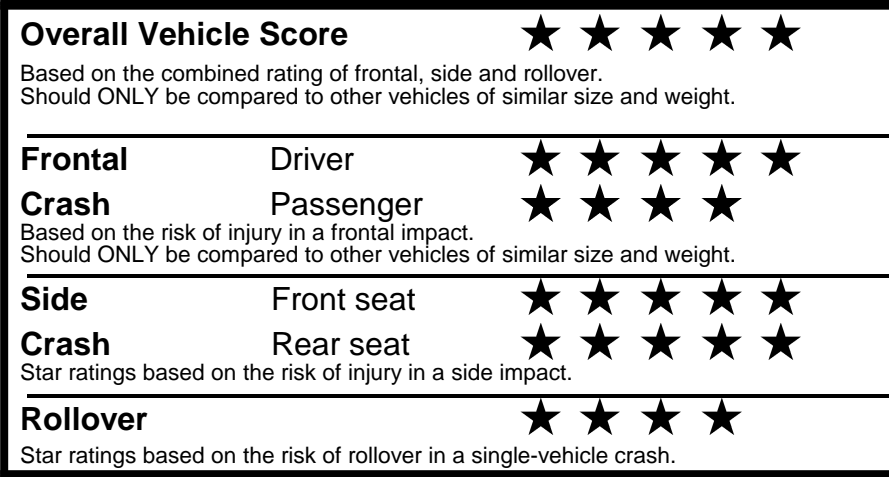

fueleconomy.gov

Calculate personalized estimates and compare vehicles

GOVERNMENT 5-STAR SAFETY RATINGS

Star ratings range from 1 to 5 stars (★★★★★) with 5 being the highest.
 Source: National Highway Traffic Safety Administration (NHTSA).
www.safercar.gov or 1-888-327-4236