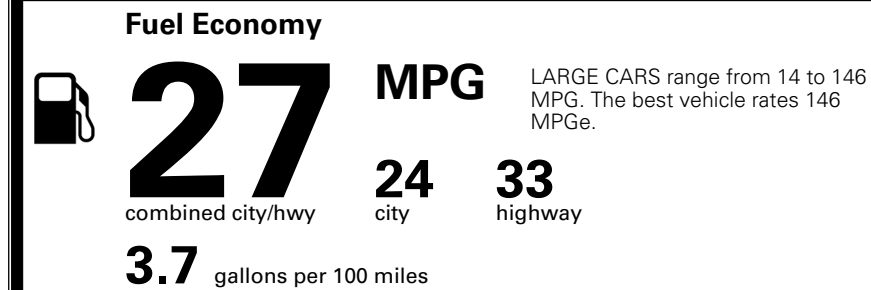

\$ 30,090.00

Included
 Included
 Included

\$495.00
 \$295.00
 \$200.00
 \$350.00

MSRP INCLUDING OPTIONS

\$ 31,430.00

INLAND FREIGHT AND HANDLING

\$ 1,245.00

TOTAL MANUFACTURER'S SUGGESTED RETAIL PRICE ▶

\$ 32,675.00

TOTAL ADDITIONAL WEIGHT: 8.7

EPA DOT Fuel Economy and Environment

Gasoline Vehicle

You spend \$750 more in fuel costs over 5 years compared to the average new vehicle.

Annual fuel cost \$1,850