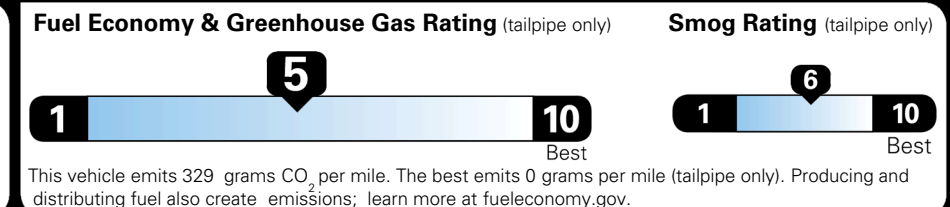

\$ 32,675.00

TOTAL ADDITIONAL WEIGHT: 8.7

EPA DOT Fuel Economy and Environment

Gasoline Vehicle

You spend \$750 more in fuel costs over 5 years compared to the average new vehicle.

Annual fuel cost \$1,850